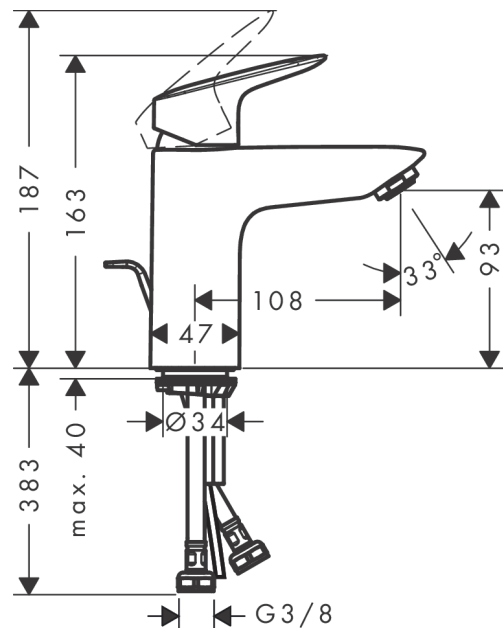

Logis

Single lever basin mixer 100 with pop-up waste set

Surfaces: **Chrome** Article Number: **71100000**

Description

product features

- consists of: single lever basin mixer, waste set
- ComfortZone 100
- projection 108 mm
- normal spray
- flow rate at 3 bar: 5 l/min
- ceramic cartridge
- temperature limitation adjustable
- suitable for continuous flow water heaters
- pop-up waste set G 1¼
- material waste set: synthetic
- connection type: G ¾ connections
- connection dimension: DN15

Technology

Product image

Scale drawing

Flowchart