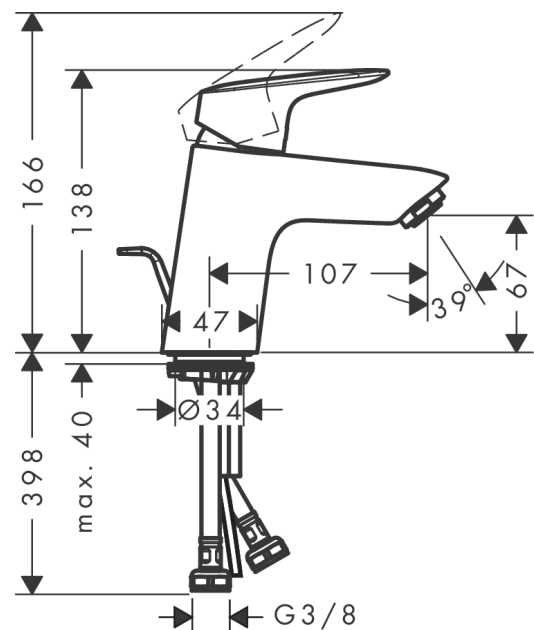

##### product features

- consists of: single lever basin mixer, waste set
- ComfortZone 70
- projection 107 mm
- normal spray
- flow rate at 3 bar: 5 l/min
- ceramic cartridge
- temperature limitation adjustable
- suitable for continuous flow water heaters
- pop-up waste set G 1¼
- material waste set: synthetic
- connection type: G ¾ connections
- connection dimension: DN15

#### Scale drawing