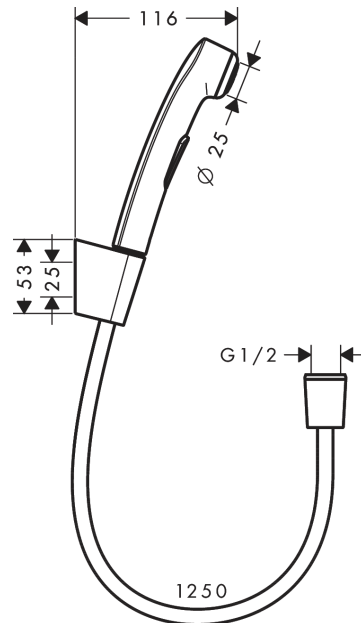

Bidette hand shower 1jet with shower holder and pressure shower hose 125 cm

Surfaces: **Chrome** Article Number: **32129000**

Description

product features

- consists of: bidette hand shower, shower holder, chrome-colored shower hose
- maximum flow rate at 3 bar: 6 l/min
- with non-return valve
- additional comment: surface shower hose chrome

Technology

Product image

Scale drawing

Flowchart

The consumption was measured in combination with the appropriate fittings (thermostat/mixer/in-wall valve) to reflect actual application in practice.