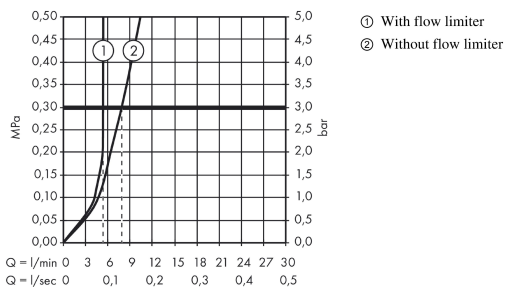

Bidette hand shower 1jet with shower holder and pressure shower hose 125 cm

Surfaces: **Chrome** Article Number: **32129000**

Description

product features

- consists of: bidette hand shower, shower holder, chrome-colored shower hose
- maximum flow rate at 3 bar: 6 l/min
- with non-return valve
- additional comment: surface shower hose chrome

Technology

Product image

Scale drawing

Flowchart

The consumption was measured in combination with the appropriate fittings (thermostat/mixer/in-wall valve) to reflect actual application in practice.