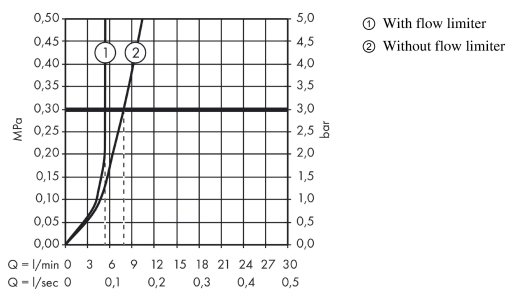

Flowchart

The consumption was measured in combination with the appropriate fittings (thermostat/mixer/ in-wall valve) to reflect actual application in practice.