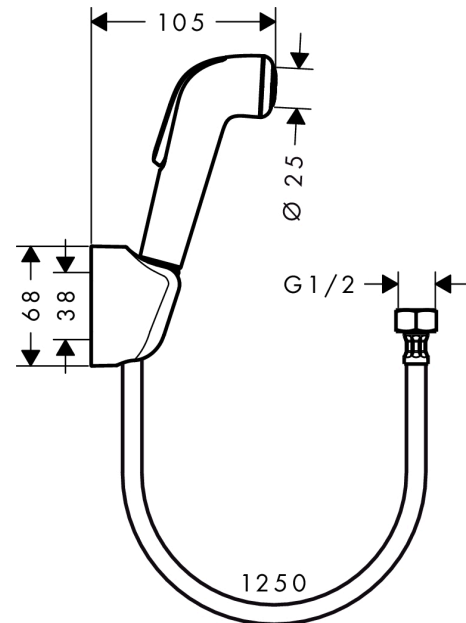

Bidette hand shower 1jet with shower holder and pressure resistant shower hose 125 cm

Surfaces: **White/Chrome** Article Number: **32127000**

Description

product features

- consists of: bidette hand shower, shower holder, chrome-colored shower hose
- maximum flow rate at 3 bar: 6 l/min
- with non-return valve
- additional comment: surface shower hose chrome

Technology

Product image

Scale drawing