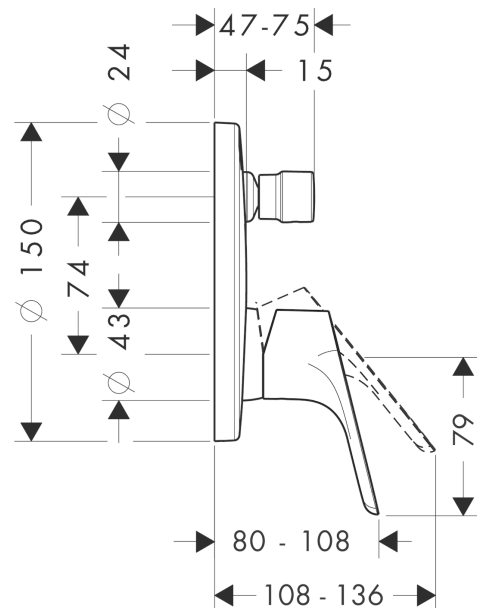

Focus

Single lever bath mixer for concealed installation

Surfaces: **Chrome** Article Number: **31945000**

Description

product features

- connection type: basic set
- ceramic cartridge
- min. operating pressure: 1 bar
- max. operating pressure: 10 bar
- temperature limitation adjustable
- diverter with automatic resetting
- with silencer

Product image

Scale drawing

Flowchart