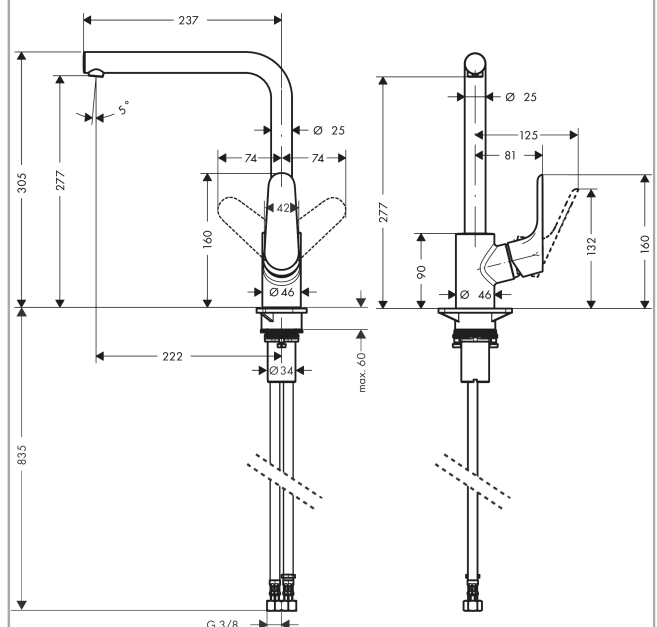

Focus M41

Single lever kitchen mixer 280, 1jet

Surfaces: **Chrome** Article Number: **31817000**

Description

product features

- handle can be positioned on the right or left
- ComfortZone 280
- swivel range adjustable in 3 steps 110°, 150° or 360°
- normal spray
- connection dimension: DN15
- maximum flow rate at 3 bar: 12 l/min
- ceramic cartridge
- connection type: G 3/8 connections
- suitable for continuous flow water heaters

Technology

Product image

Scale drawing

Flowchart