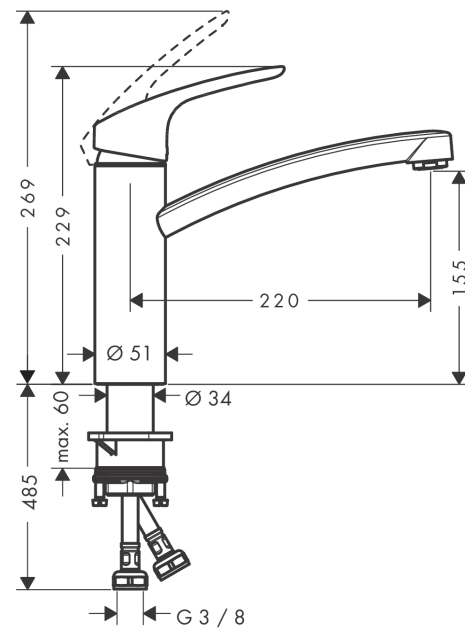

Focus M41

Single lever kitchen mixer 160, 1jet

Surfaces: **Chrome** Article Number: **31806000**

Description

product features

- ComfortZone 160
- swivel range 360°
- normal spray
- connection dimension: DN15
- maximum flow rate at 3 bar: 12 l/min
- ceramic cartridge
- connection type: G 3/8 connections
- suitable for continuous flow water heaters

Technology

Product image

Scale drawing

Flowchart