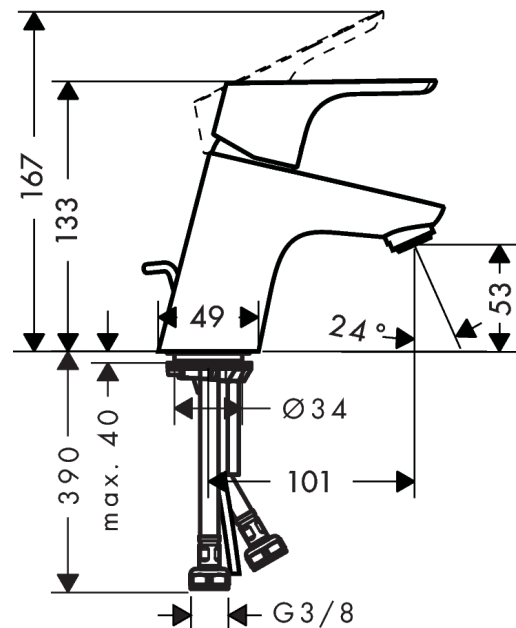

Focus

Single lever basin mixer 70 with pop-up waste set

Surfaces: **Chrome** Article Number: **31730000**

Description

product features

- consists of: single lever basin mixer, waste set
- ComfortZone 70
- projection 101 mm
- normal spray
- flow rate at 3 bar: 5 l/min
- ceramic cartridge
- temperature limitation adjustable
- suitable for continuous flow water heaters
- pop-up waste set G 1¼
- material waste set: metal
- connection type: G ¾ connections
- connection dimension: DN15

Technology

Product image

Scale drawing

Flowchart