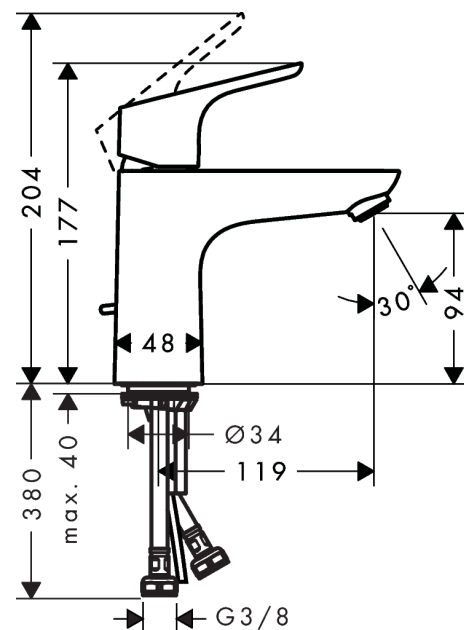

### product features

- consists of: single lever basin mixer, waste set
- ComfortZone 100
- projection 119 mm
- normal spray
- flow rate at 3 bar: 5 l/min
- ceramic cartridge
- temperature limitation adjustable
- suitable for continuous flow water heaters
- pop-up waste set G 1¼
- material waste set: metal
- connection type: G ¾ connections
- connection dimension: DN15

## Scale drawing