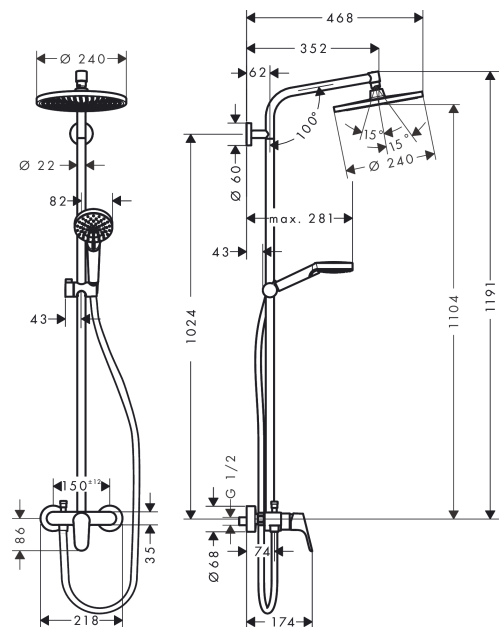

Crometta S
Showerpipe 240 1jet with single lever mixer
 Surfaces: **Chrome** Article Number: **27269000**

Description

product features

- consists of: overhead shower, hand shower, single lever shower mixer, shower hose, slider
- overhead shower Crometta S 240
- shower head size: 240 mm
- ball-joint: overhead shower angle adjustable
- spray type: Rain
- slide inclination angle can be adjusted by 45°
- height-adjustable hand shower holder
- shower arm length: 350 mm
- adjustable hot water limitation
- flow rate Rain spray (at 3 bar): 15 l/min
- operating pressure: min. 0.18 MPa/max. 1.0 MPa
- installation type: exposed installation
- connection dimension DN15
- connection thread G ½
- centre distance 150 ± 12 mm
- ceramic cartridge
- rising pipe can be shortened in height

Technology

Product image

Scale drawing

Crometta S
Showerpipe 240 1jet with single lever mixer
 Surfaces: **Chrome** Article Number: **27269000**

Flowchart

Crometta S
Showerpipe 240 1jet with single lever mixer
 Surfaces: **Chrome** Article Number: **27269000**