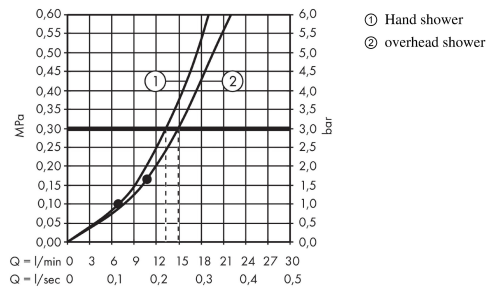

Crometta S
Showerpipe 240 1jet with single lever mixer
 Surfaces: **Chrome** Article Number: **27269000**

Description

product features

- consists of: overhead shower, hand shower, single lever shower mixer, shower hose, slider
- overhead shower Crometta S 240
- shower head size: 240 mm
- ball-joint: overhead shower angle adjustable
- spray type: Rain
- slide inclination angle can be adjusted by 45°
- height-adjustable hand shower holder
- shower arm length: 350 mm
- adjustable hot water limitation
- flow rate Rain spray (at 3 bar): 15 l/min
- operating pressure: min. 0.18 MPa/max. 1.0 MPa
- installation type: exposed installation
- connection dimension DN15
- connection thread G ½
- centre distance 150 ± 12 mm
- ceramic cartridge
- rising pipe can be shortened in height

Technology

Product image

Scale drawing

Crometta S
Showerpipe 240 1jet with single lever mixer
 Surfaces: **Chrome** Article Number: **27269000**

Flowchart

Crometta S
Showerpipe 240 1jet with single lever mixer
 Surfaces: **Chrome** Article Number: **27269000**