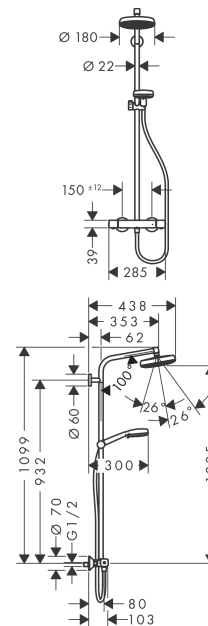

Crometta

Showerpipe 160 1jet with thermostat

Surfaces: **White/Chrome** Article Number: **27264400**

Description

product features

- consists of: overhead shower, hand shower, shower thermostat, shower hose, slider
- overhead shower Crometta 160
- shower head size: 160 mm
- spray type: Rain
- ball-joint: overhead shower angle adjustable
- slide inclination angle can be adjusted by 45°
- height-adjustable hand shower holder
- rising pipe can be shortened in height
- shower arm length: 350 mm
- maximum flow rate at 3 bar: 17 l/min
- flow rate Rain spray (at 3 bar): 17 l/min
- operating pressure: min. 0.15 MPa/max. 1.0 MPa
- thermostat Ecostat Universal
- safety lock at 40° C
- adjustable hot water limitation
- outlets controlled via turning handle
- installation type: exposed installation
- connection dimension DN15
- connection thread G 1/2
- centre distance 150 ± 12 mm

Technology

Product image

Scale drawing

Crometta
Showerpipe 160 1jet with thermostat
 Surfaces: **White/Chrome** Article Number: **27264400**

Flowchart

Crometta

Showerpipe 160 1jet with thermostat

Surfaces: **White/Chrome** Article Number: **27264400**