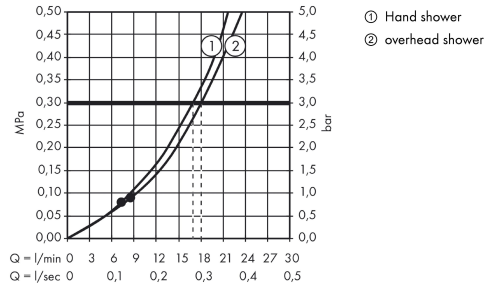

Crometta

Showerpipe 160 1jet with thermostat

Surfaces: **White/Chrome** Article Number: **27264400**

Description

product features

- consists of: overhead shower, hand shower, shower thermostat, shower hose, slider
- overhead shower Crometta 160
- shower head size: 160 mm
- spray type: Rain
- ball-joint: overhead shower angle adjustable
- slide inclination angle can be adjusted by 45°
- height-adjustable hand shower holder
- rising pipe can be shortened in height
- shower arm length: 350 mm
- maximum flow rate at 3 bar: 17 l/min
- flow rate Rain spray (at 3 bar): 17 l/min
- operating pressure: min. 0.15 MPa/max. 1.0 MPa
- thermostat Ecostat Universal
- safety lock at 40° C
- adjustable hot water limitation
- outlets controlled via turning handle
- installation type: exposed installation
- connection dimension DN15
- connection thread G 1/2
- centre distance 150 ± 12 mm

Technology

Product image

Scale drawing

Crometta
Showerpipe 160 1jet with thermostat
 Surfaces: **White/Chrome** Article Number: **27264400**

Flowchart

Crometta

Showerpipe 160 1jet with thermostat

Surfaces: **White/Chrome** Article Number: **27264400**