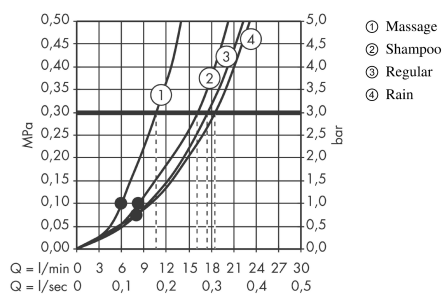

Crometta 100
Hand shower Vario
 Surfaces: **White/Chrome** Article Number: **26824400**

Description

product features

- shower head size: 100 mm
- spray type: Rain, normal spray, Shampoo spray, Massage spray
- spray type adjustment by turning spray disc
- maximum flow rate at 3 bar: 18 l/min
- with internal water conduction
- rinseable dirt filter
- connection thread G ½
- connection dimension: DN15
- suitable for continuous flow water heaters

Technology

Product image

Scale drawing

Flowchart

The consumption was measured in combination with the appropriate fittings (thermostat/mixer/ in-wall valve) to reflect actual application in practice.