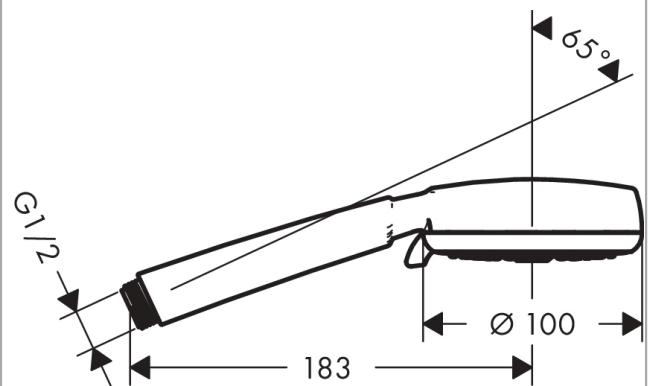

Crometta 100
Hand shower Vario
 Surfaces: **White/Chrome** Article Number: **26824400**

Description

product features

- shower head size: 100 mm
- spray type: Rain, normal spray, Shampoo spray, Massage spray
- spray type adjustment by turning spray disc
- maximum flow rate at 3 bar: 18 l/min
- with internal water conduction
- rinseable dirt filter
- connection thread G ½
- connection dimension: DN15
- suitable for continuous flow water heaters

Technology

Product image

Scale drawing

Flowchart

The consumption was measured in combination with the appropriate fittings (thermostat/mixer/ in-wall valve) to reflect actual application in practice.