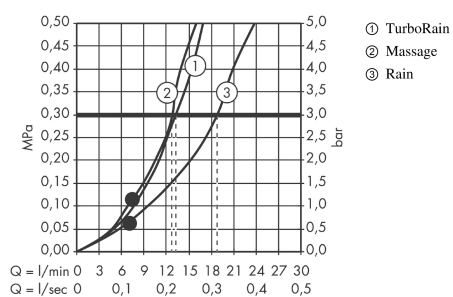

Crometta 100
Hand shower Multi
 Surfaces: **White/Chrome** Article Number: **26823400**

Description

product features

- shower head size: 100 mm
- spray type: Rain, TurboRain, Massage spray
- spray type adjustment by turning spray disc
- maximum flow rate at 3 bar: 19 l/min
- with internal water conduction
- rinseable dirt filter
- connection thread G 1/2
- connection dimension: DN15
- suitable for continuous flow water heaters

Technology

Product image

Scale drawing

Flowchart

The consumption was measured in combination with the appropriate fittings (thermostat/mixer/in-wall valve) to reflect actual application in practice.