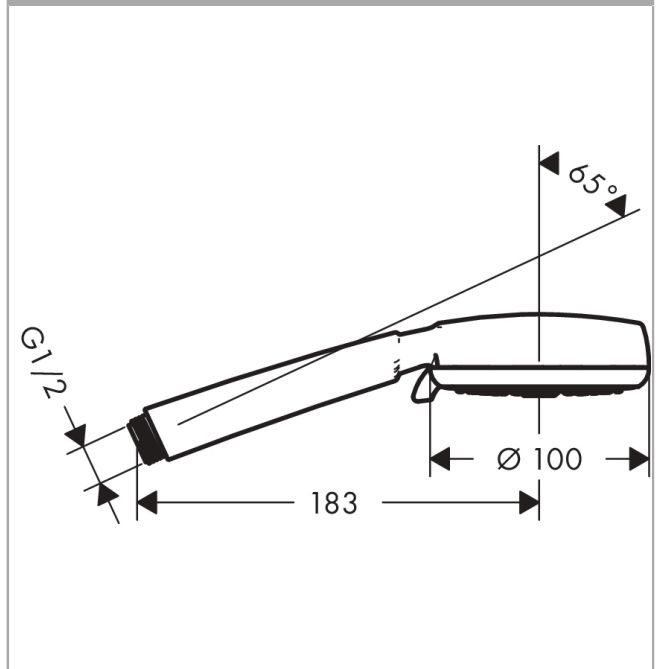

Crometta 100
Hand shower Multi
 Surfaces: **White/Chrome** Article Number: **26823400**

Description

product features

- shower head size: 100 mm
- spray type: Rain, TurboRain, Massage spray
- spray type adjustment by turning spray disc
- maximum flow rate at 3 bar: 19 l/min
- with internal water conduction
- rinseable dirt filter
- connection thread G 1/2
- connection dimension: DN15
- suitable for continuous flow water heaters

Technology

Product image

Scale drawing

Flowchart

The consumption was measured in combination with the appropriate fittings (thermostat/mixer/in-wall valve) to reflect actual application in practice.