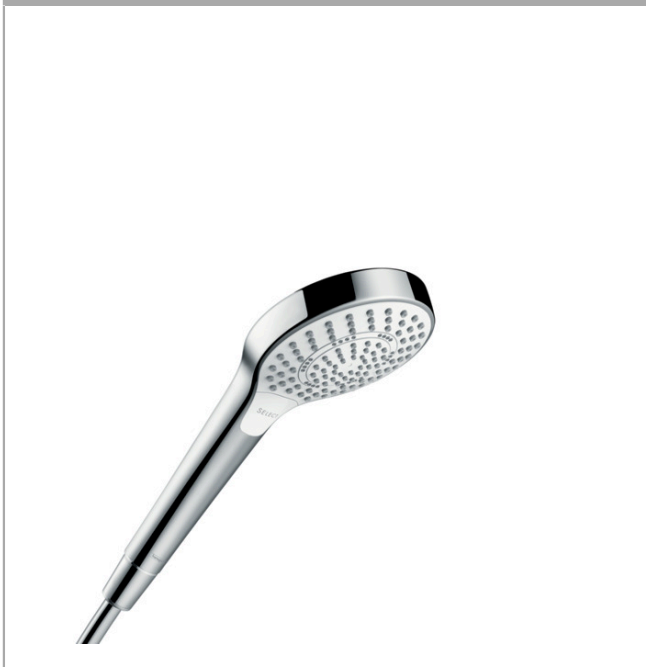

Croma Select S Hand shower Multi

Surfaces: **White/Chrome** Article Number: **26800400**

Description

product features

- shower head size: 110 mm
- spray type: SoftRain, IntenseRain, Massage spray
- convenient diversion via Select button
- maximum flow rate at 3 bar: 16 l/min
- with internal water conduction
- rinseable dirt filter
- connection thread G ½
- connection dimension: DN15
- suitable for continuous flow water heaters

Technology

Product image

Scale drawing

Flowchart

The consumption was measured in combination with the appropriate fittings (thermostat/mixer/ in-wall valve) to reflect actual application in practice.