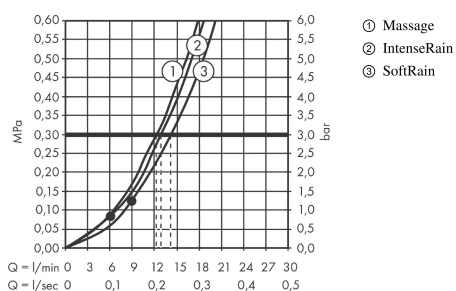

Croma Select S Hand shower Multi

Surfaces: **White/Chrome** Article Number: **26800400**

Description

product features

- shower head size: 110 mm
- spray type: SoftRain, IntenseRain, Massage spray
- convenient diversion via Select button
- maximum flow rate at 3 bar: 16 l/min
- with internal water conduction
- rinseable dirt filter
- connection thread G ½
- connection dimension: DN15
- suitable for continuous flow water heaters

Technology

Product image

Scale drawing

Flowchart

The consumption was measured in combination with the appropriate fittings (thermostat/mixer/ in-wall valve) to reflect actual application in practice.