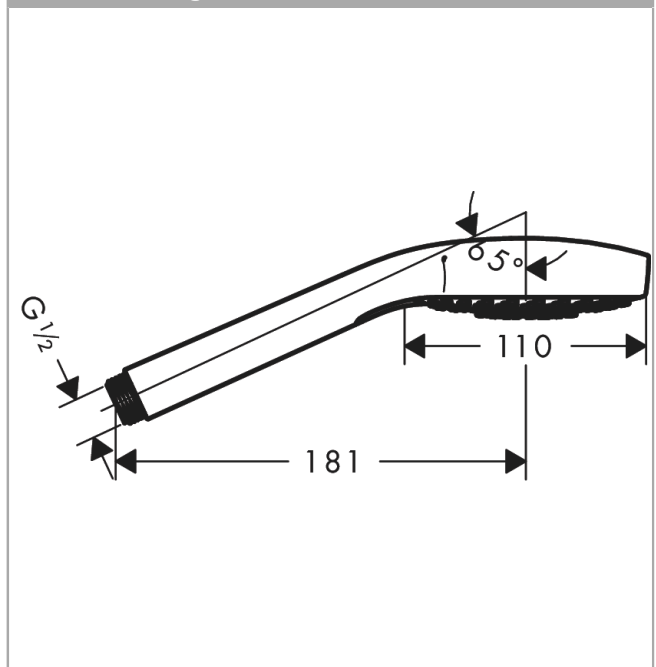

Croma Select S Hand shower Multi

Surfaces: **White/Chrome** Article Number: **26800400**

Description

product features

- shower head size: 110 mm
- spray type: SoftRain, IntenseRain, Massage spray
- convenient diversion via Select button
- maximum flow rate at 3 bar: 16 l/min
- with internal water conduction
- rinseable dirt filter
- connection thread G ½
- connection dimension: DN15
- suitable for continuous flow water heaters

Technology

Product image

Scale drawing

Flowchart

The consumption was measured in combination with the appropriate fittings (thermostat/mixer/ in-wall valve) to reflect actual application in practice.