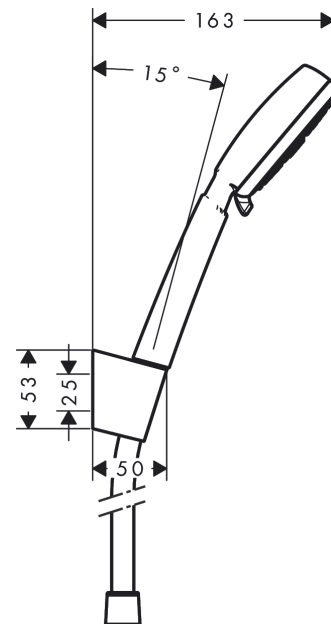

Crometta 100

Shower holder set Vario with shower hose 125 cm

Surfaces: **White/Chrome** Article Number: **26666400**

Description

product features

- consists of: hand shower, shower holder, shower hose
- shower head size: 100 mm
- spray type: Rain, normal spray, Shampoo spray, Massage spray
- spray type adjustment by turning spray disc
- maximum flow rate at 3 bar: 18 l/min
- without pivot joints
- wall supports of plastic

Technology

Product image

Scale drawing

Flowchart

The consumption was measured in combination with the appropriate fittings (thermostat/mixer/in-wall valve) to reflect actual application in practice.