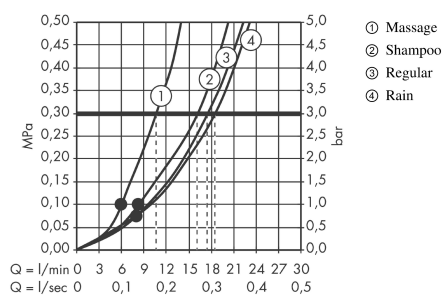

Crometta 100

Shower holder set Vario with shower hose 125 cm

Surfaces: **White/Chrome** Article Number: **26666400**

Description

product features

- consists of: hand shower, shower holder, shower hose
- shower head size: 100 mm
- spray type: Rain, normal spray, Shampoo spray, Massage spray
- spray type adjustment by turning spray disc
- maximum flow rate at 3 bar: 18 l/min
- without pivot joints
- wall supports of plastic

Technology

Product image

Scale drawing

Flowchart

The consumption was measured in combination with the appropriate fittings (thermostat/mixer/in-wall valve) to reflect actual application in practice.