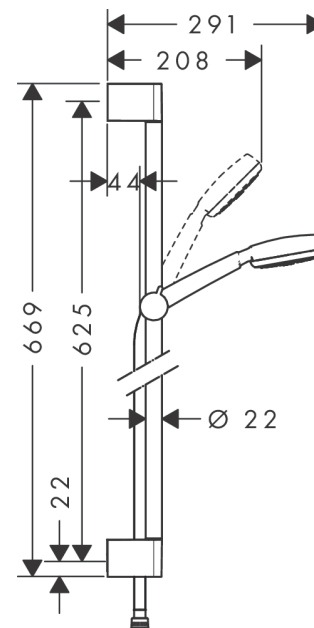

Crometta 100

Shower set 1jet with shower bar 65 cm

Surfaces: **White/Chrome** Article Number: **26652400**

Description

product features

- consists of: hand shower, shower bar, shower hose, slider
- shower head size: 100 mm
- spray type: Rain
- without pivot joints
- slide inclination angle can be adjusted by 45°
- maximum flow rate at 3 bar: 16 l/min
- wall supports of plastic

Technology

Product image

Scale drawing

Crometta 100
Shower set 1jet with shower bar 65 cm
 Surfaces: **White/Chrome** Article Number: **26652400**

Installation examples