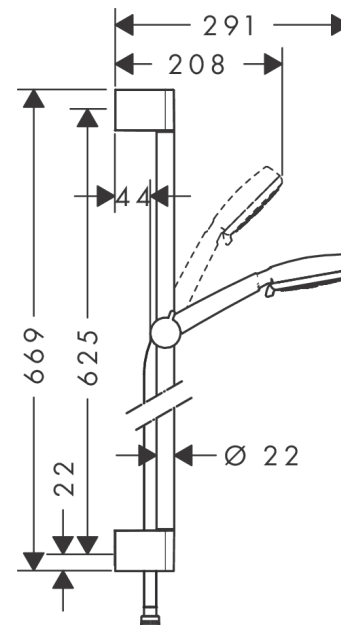

**Crometta 100**  
**Shower set Vario with shower bar 65 cm**  
 Surfaces: **White/Chrome** Article Number: **26651400**

### product features

- consists of: hand shower, shower bar, shower hose, slider
- shower head size: 100 mm
- spray type: Rain, normal spray, Shampoo spray, Massage spray
- spray type adjustment by turning spray disc
- without pivot joints
- slide inclination angle can be adjusted by 45°
- maximum flow rate at 3 bar: 18 l/min
- wall supports of plastic

## Scale drawing

**Crometta 100**  
**Shower set Vario with shower bar 65 cm**  
 Surfaces: **White/Chrome**    Article Number: **26651400**