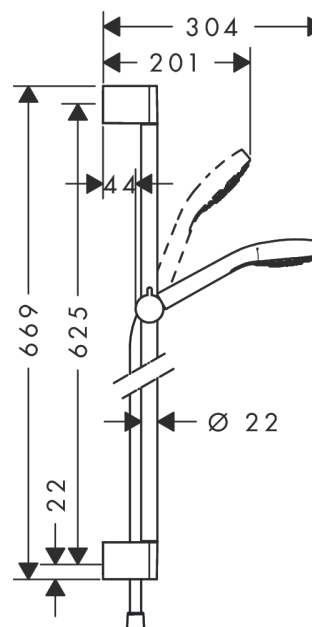

Croma Select E

Shower set Vario with shower bar 65 cm

Surfaces: **White/Chrome** Article Number: **26582400**

Description

product features

- consists of: hand shower, shower bar, shower hose, slider
- shower head size: 110 mm
- spray type: TurboRain, IntenseRain, Rain
- convenient diversion via Select button
- pivot connector prevent hose from tangling
- slide inclination angle can be adjusted by 45°
- maximum flow rate at 3 bar: 15 l/min
- wall supports of plastic

Technology

Product image

Scale drawing

Flowchart

The consumption was measured in combination with the appropriate fittings (thermostat/mixer/ in-wall valve) to reflect actual application in practice.

Croma Select E
Shower set Vario with shower bar 65 cm
 Surfaces: **White/Chrome** Article Number: **26582400**