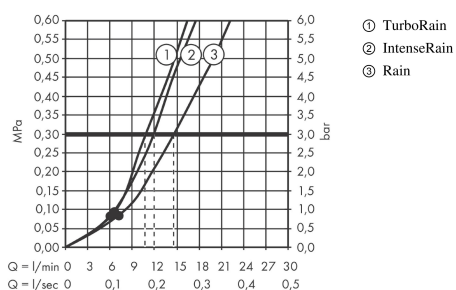

Croma Select E

Shower set Vario with shower bar 65 cm

Surfaces: **White/Chrome** Article Number: **26582400**

Description

product features

- consists of: hand shower, shower bar, shower hose, slider
- shower head size: 110 mm
- spray type: TurboRain, IntenseRain, Rain
- convenient diversion via Select button
- pivot connector prevent hose from tangling
- slide inclination angle can be adjusted by 45°
- maximum flow rate at 3 bar: 15 l/min
- wall supports of plastic

Technology

Product image

Scale drawing

Flowchart

The consumption was measured in combination with the appropriate fittings (thermostat/mixer/ in-wall valve) to reflect actual application in practice.

Croma Select E
Shower set Vario with shower bar 65 cm
 Surfaces: **White/Chrome** Article Number: **26582400**