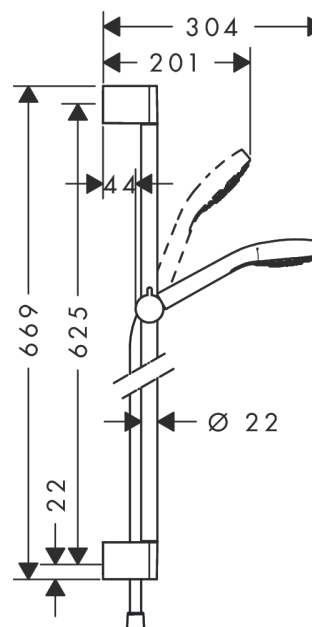

Croma Select S

Shower set Vario with shower bar 65 cm

Surfaces: **White/Chrome** Article Number: **26562400**

Description

product features

- consists of: hand shower, shower bar, shower hose, slider
- shower head size: 110 mm
- spray type: Rain, IntenseRain, TurboRain
- convenient diversion via Select button
- pivot connector prevent hose from tangling
- slide inclination angle can be adjusted by 45°
- maximum flow rate at 3 bar: 15 l/min
- wall supports of plastic

Technology

Product image

Scale drawing

Flowchart

The consumption was measured in combination with the appropriate fittings (thermostat/mixer/ in-wall valve) to reflect actual application in practice.

Croma Select S
Shower set Vario with shower bar 65 cm
 Surfaces: **White/Chrome** Article Number: **26562400**