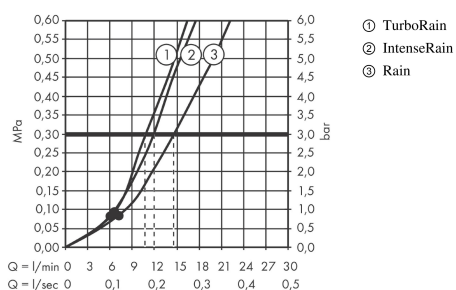

Croma Select S

Shower set Vario with shower bar 65 cm

Surfaces: **White/Chrome** Article Number: **26562400**

Description

product features

- consists of: hand shower, shower bar, shower hose, slider
- shower head size: 110 mm
- spray type: Rain, IntenseRain, TurboRain
- convenient diversion via Select button
- pivot connector prevent hose from tangling
- slide inclination angle can be adjusted by 45°
- maximum flow rate at 3 bar: 15 l/min
- wall supports of plastic

Technology

Product image

Scale drawing

Flowchart

The consumption was measured in combination with the appropriate fittings (thermostat/mixer/ in-wall valve) to reflect actual application in practice.

Croma Select S
Shower set Vario with shower bar 65 cm
 Surfaces: **White/Chrome** Article Number: **26562400**