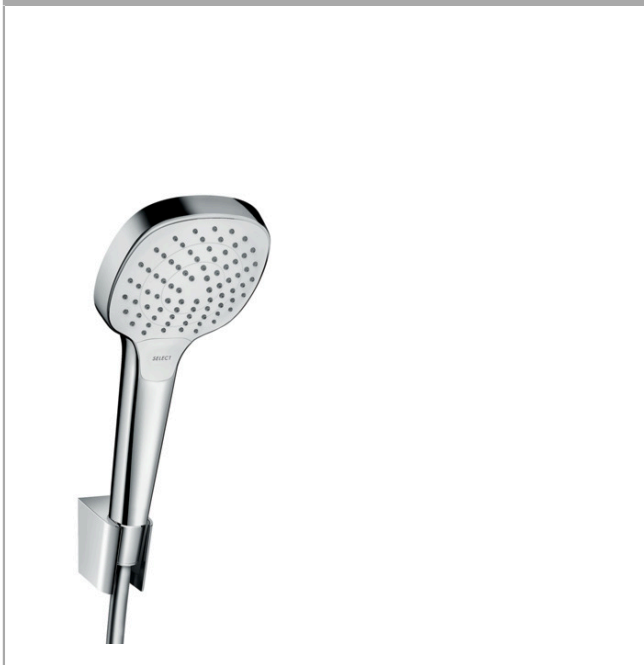

Croma Select E
Shower holder set Vario with shower hose 160 cm
 Surfaces: **White/Chrome** Article Number: **26413400**

Description

product features

- consists of: hand shower, shower holder, shower hose
- shower head size: 110 mm
- spray type: Rain, IntenseRain, TurboRain
- convenient diversion via Select button
- maximum flow rate at 3 bar: 15 l/min
- pivot connector prevent hose from tangling
- wall supports of plastic

Technology

Product image

Scale drawing