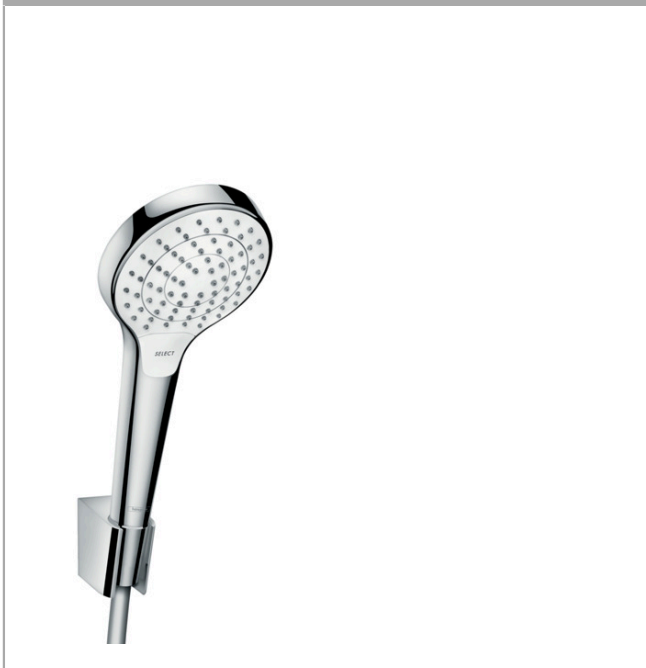

Croma Select S

Shower holder set Vario with shower hose 160 cm

Surfaces: **White/Chrome** Article Number: **26411400**

Description

product features

- consists of: hand shower, shower holder, shower hose
- shower head size: 110 mm
- spray type: Rain, IntenseRain, TurboRain
- convenient diversion via Select button
- maximum flow rate at 3 bar: 15 l/min
- pivot connector prevent hose from tangling
- wall supports of plastic

Technology

Product image