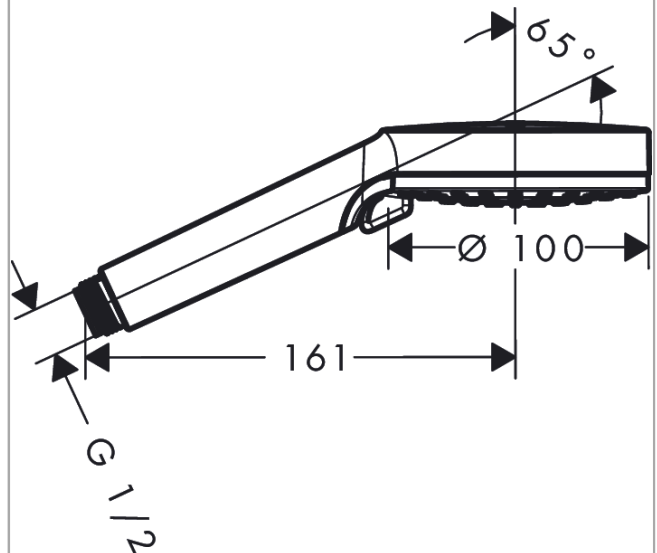

Crometta
Hand shower Vario
 Surfaces: **White/Chrome** Article Number: **26330400**

Description

product features

- shower head size: 100 mm
- spray type adjustment by turning spray disc
- spray type: Rain, IntenseRain
- maximum flow rate at 3 bar: 14 l/min
- with internal water conduction
- rinseable dirt filter
- connection thread G 1/2
- connection dimension: DN15
- suitable for continuous flow water heaters

Technology

Product image

Scale drawing

Flowchart

The consumption was measured in combination with the appropriate fittings (thermostat/mixer/ in-wall valve) to reflect actual application in practice.