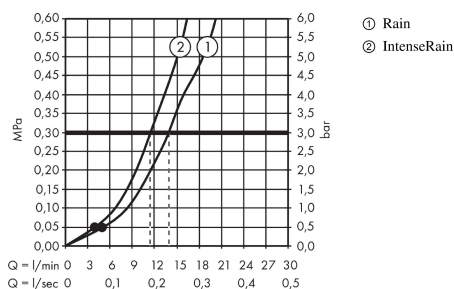

Crometta
Hand shower Vario
 Surfaces: **White/Chrome** Article Number: **26330400**

Description

product features

- shower head size: 100 mm
- spray type adjustment by turning spray disc
- spray type: Rain, IntenseRain
- maximum flow rate at 3 bar: 14 l/min
- with internal water conduction
- rinseable dirt filter
- connection thread G 1/2
- connection dimension: DN15
- suitable for continuous flow water heaters

Technology

Product image

Scale drawing

Flowchart

The consumption was measured in combination with the appropriate fittings (thermostat/mixer/ in-wall valve) to reflect actual application in practice.