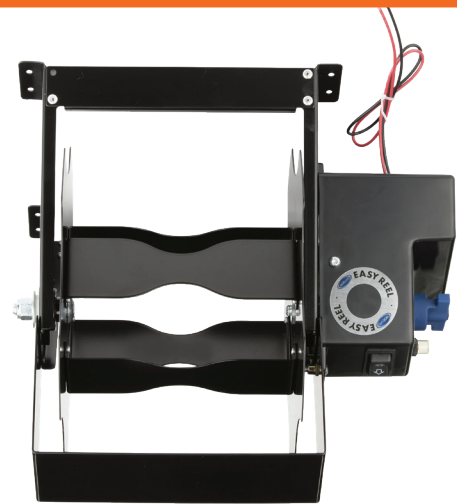

Even mounts upside down

| REEL56-014H