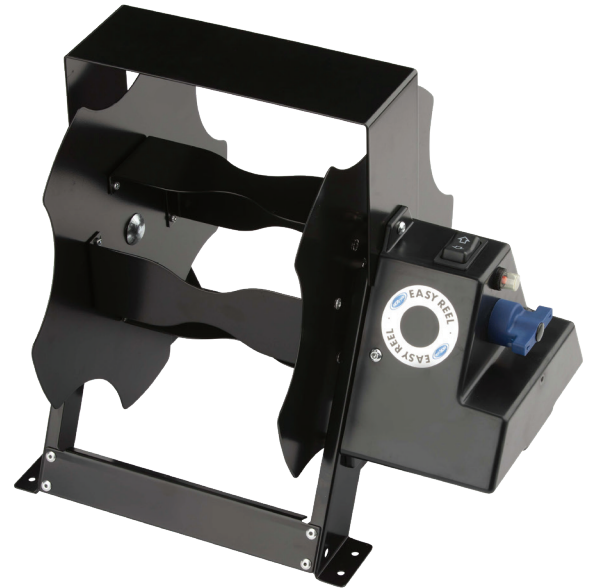

# MOTORIZED EASY REEL SPOOLER

Neatly store up to 36' of 50 amp cord

The **SIMPLEST**,  
**SMOOTHEST**, and most  
**CONVENIENT**  
way to effectively store  
your **POWER CORD**

## FREE SPOOL RELEASE

Disengage the lever to quickly unspool your cord reel for fast and easy set up at the campsite. Then simply re-engage the lever and use the motor to handle the heavy lifting, rolling up your storage cord.

## BENEFITS & FEATURES

- Powerful motor means no more strain
- Sleek design allows for efficient cord storage
- Easy 12 volt install
- Rugged steel construction
- Convenient in-line fuse
- Can be ceiling mount to maximize storage
- Up to 35ft. of 50-amp cord

Even mounts upside down

| REEL56-014H

Above. Beyond. Always.

574.293.1581 • MORryde.com