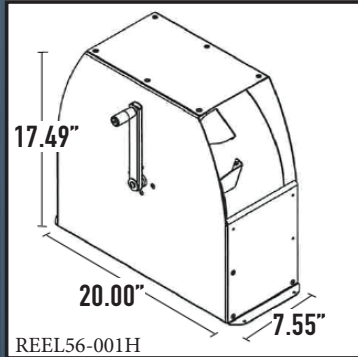

Easy Reel™ spooler

- Neatly stores your 30 or 50 amp power cord
- Uses a small footprint, freeing up valuable storage space
- Smooth, easy reel operation means no more strain!
- Patent pending design allows for efficient cord storage- helps maximize your storage space
- Installs easily with just 4 screws!

The Easy Reel™ Spooler is the latest innovative product from MOR/ryde, the RV industry suspension experts. The Easy Reel™ utilizes an ingenious design to allow for quick, simple and easy spooling of your 30 or 50 amp power cord. The patent pending design allows the power cord to be quickly and easily inserted to the spooler. The Easy Reel™ then provides for a smooth, easy and quiet spooling of your power cord. It can be mounted for either left hand or right hand operation, and features rugged steel construction and high quality powder coat finish. The Easy Reel™ delivers the simplest, smoothest, and most convenient way to effectively store your power cord.