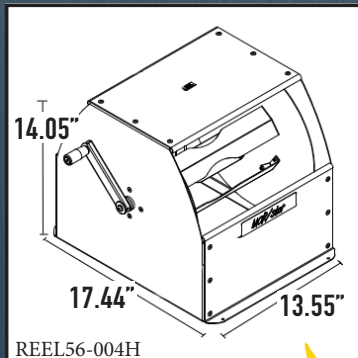

Easy Reel™ spooler

- Neatly stores your 30 or 50 amp power cord
- Uses a small footprint, freeing up valuable storage space
- Smooth, easy reel operation means no more strain!
- Patent pending design allows for efficient cord storage- helps maximize your storage space
- Installs easily with just 4 screws!

The Easy Reel™ Spooler is the latest innovative product from MOR/ryde, the RV industry suspension experts. The Easy Reel™ utilizes an ingenious design to allow for quick, simple and easy spooling of your 30 or 50 amp power cord. The patent pending design allows the power cord to be quickly and easily inserted to the spooler. The Easy Reel™ then provides for a smooth, easy and quiet spooling of your power cord. It can be mounted for either left hand or right hand operation, and features rugged steel construction and high quality powder coat finish. The Easy Reel™ delivers the simplest, smoothest, and most convenient way to effectively store your power cord.