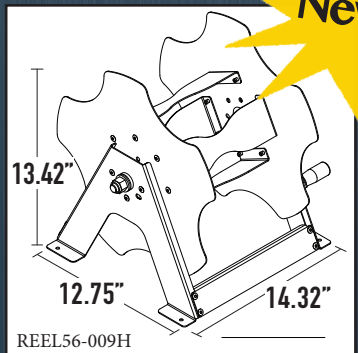

Easy Reel™ spooler

- Neatly stores your 30 or 50 amp power cord
- Uses a small footprint, freeing up valuable storage space
- Smooth, easy reel operation means no more strain!
- Patent pending design allows for efficient cord storage- helps maximize your storage space
- Installs easily with just 4 screws!

The Easy Reel™ Spooler is the latest innovative product from MOR/ryde, the RV industry suspension experts. The Easy Reel™ utilizes an ingenious design to allow for quick, simple and easy spooling of your 30 or 50 amp power cord. The patent pending design allows the power cord to be quickly and easily inserted to the spooler. The Easy Reel™ then provides for a smooth, easy and quiet spooling of your power cord. It can be mounted for either left hand or right hand operation, and features rugged steel construction and high quality powder coat finish. The Easy Reel™ delivers the simplest, smoothest, and most convenient way to effectively store your power cord.