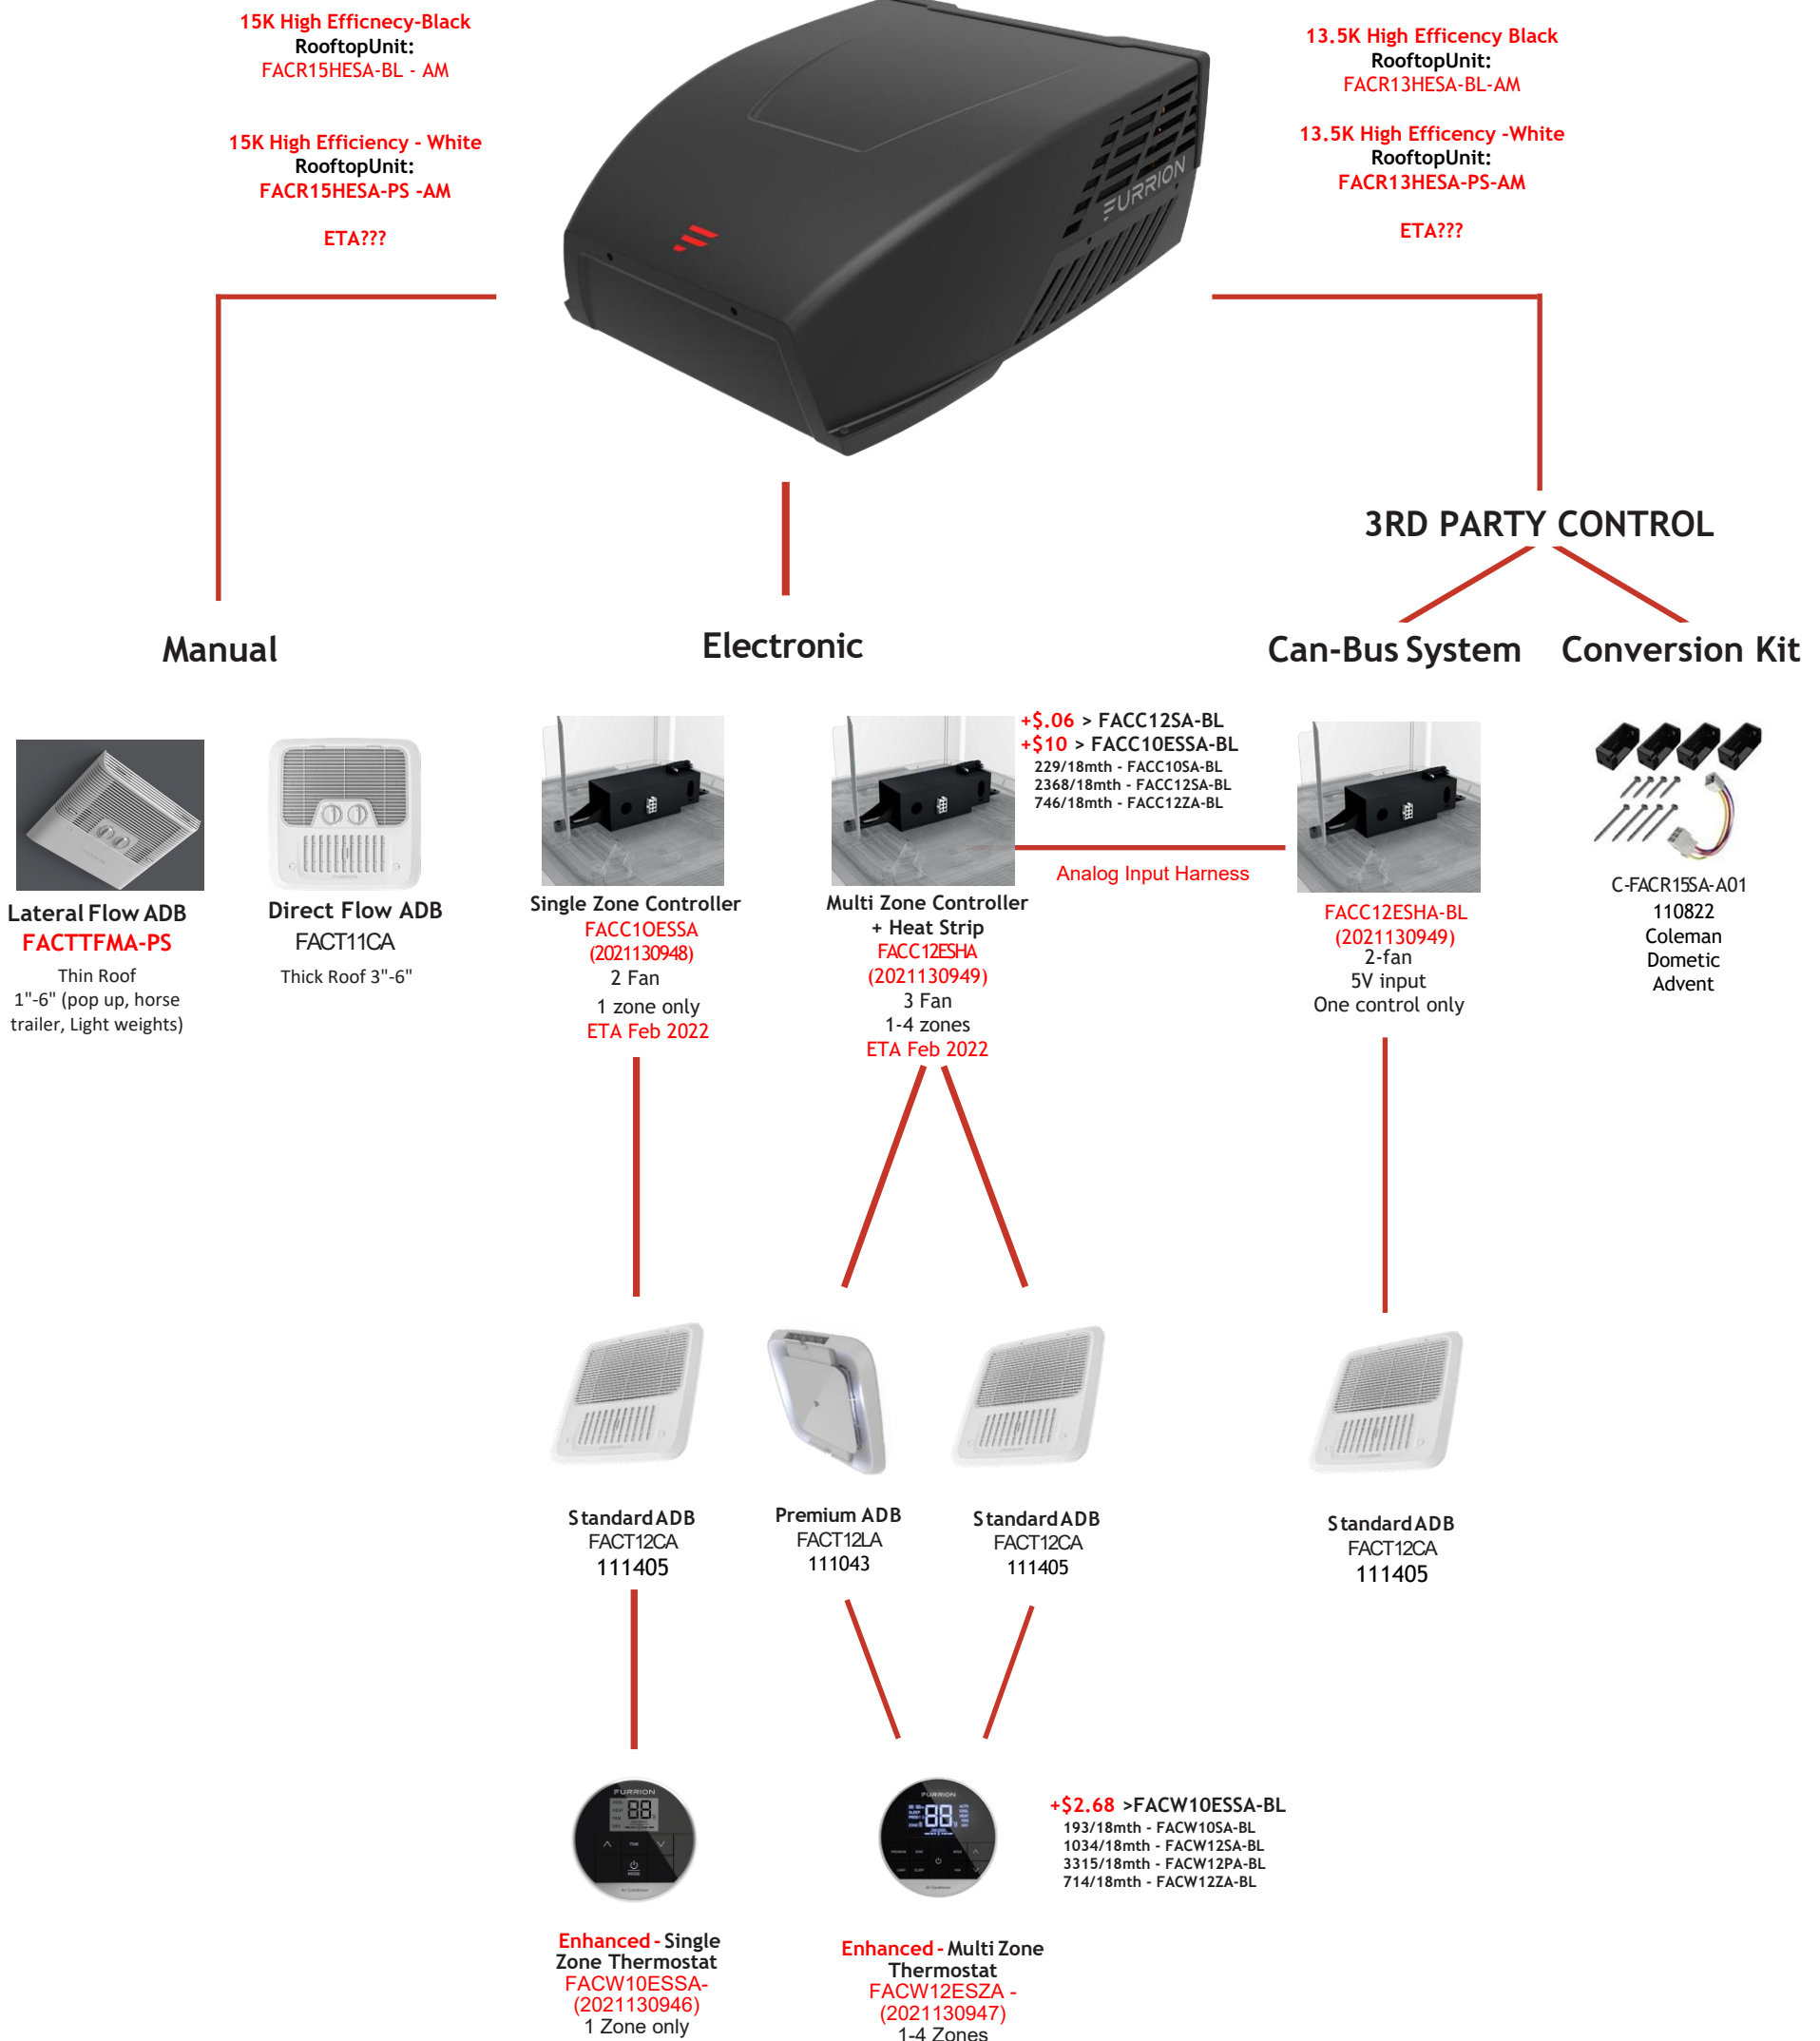

Compatibility of Components - AM Ordering

*Add-on: 1500 Watt Heat Strip C-FACR15SA-A02 - 111471 - Manual
C-FACR15HESA-A01 - (20211322870) - Electronic

A01 Kit includes **FACC12ESHA-BL** - Heat strip Ceiling Controller (Purchase of FACC10ESSA-BL and FACC12ESZA-BL not required as new install)