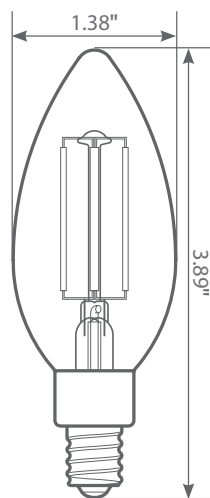

## Specifications

Input Power	Input Voltage	Lumen Output	Beam Angle	Center Beam	CCT
5.5 W	120 V	500 lm	320°	N/A	2700 K

CRI	Luminous Efficacy	Power Factor	Input Current	Base/Cap	Lamp Lifespan
90	90 lm/W	0.7	0.065 A	E12	15,000 Hrs.

## Product Dimensions