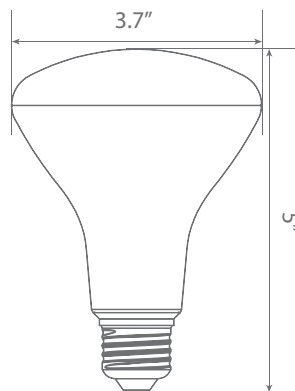

Estimated Energy Cost: \$1.20 per year

*Note: Design, features and specifications subject to change without notice. Some features may not be available on all models.

Specifications

Input Power	Input Voltage	Lumen Output	Beam Angle	Center Beam	CCT
10 W	120V/60Hz	650 lm	110°	N/A	2000 K - 5000 K
CRI	Luminous Efficacy	Power Factor	Input Current	Base/Cap	Lamp Lifespan
80	65 lm/W	0.5	140 A	E26	15,000 Hrs.

Product Features

Dimmable

Wi-Fi Enabled

Tunable

Damp Rated

Product Dimensions

Product Photometric Data