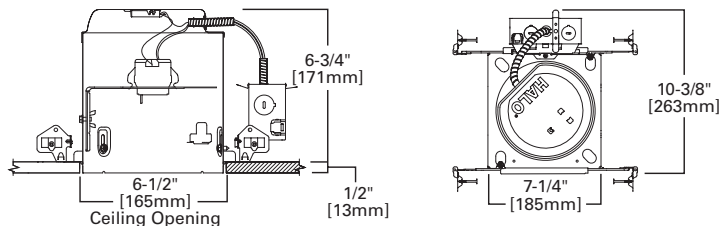

Dimensions

Special Features

- All-Nail!™ bar hangers
- q-Channel bars with Pass-N-Thru™
- Hinged J-Box with Slide-N-Side™
- Quick Connect™ push wire nuts
- Air-Tite™ code compliant