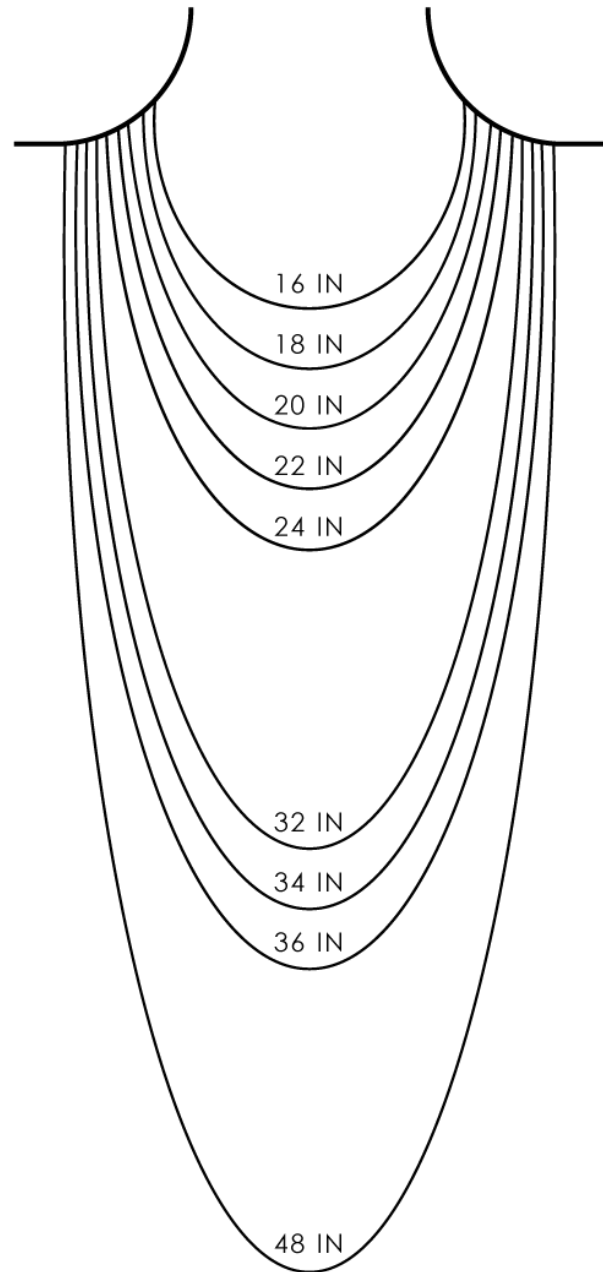

LAGOS

NECKLACES

The product description for each LAGOS necklace details the specific length available.

To request a specific length, contact us at customercare@LAGOS.com or 877.925.4305. Custom sizing can take 1 to 3 weeks.