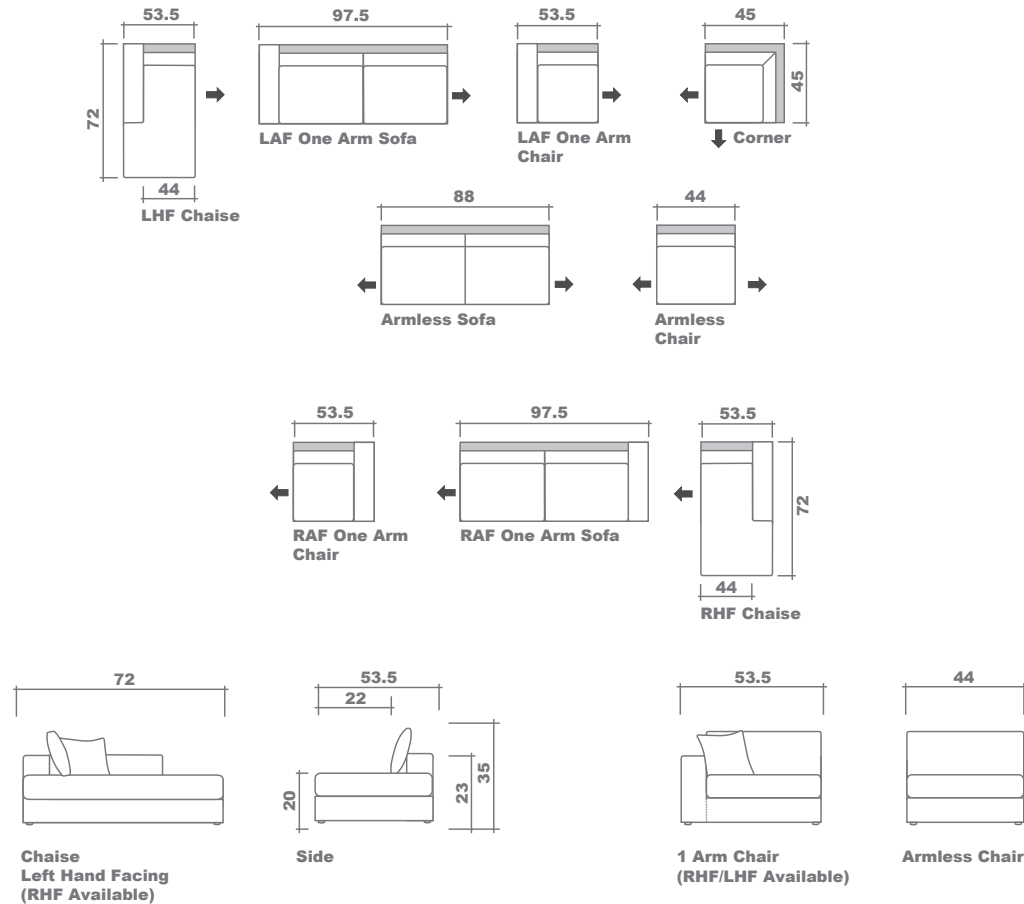

Soren Sectional Planner

This style cannot be customized from standard size dimensions

GENERAL INFORMATION:

- *dye-lot of the actual fabric and the swatch may not be exact match
- *no zipper/inserts in fibre filled toss pillows
- *overall dimensions may vary +/- 1"

- *see fabric swatch for exact colour
- *seat depth can not be customized
- *sectional clips are not required