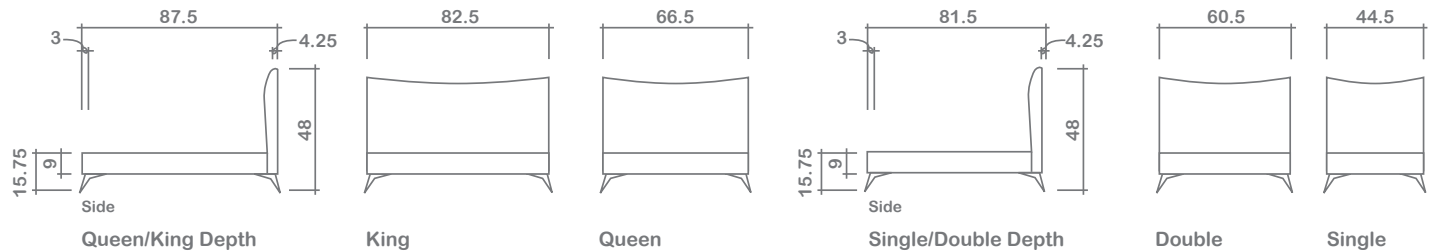

Kenna Bed

King, Queen & Double Sizes: Folding (2 halves) metal frame w/ wood slats | **Single Size:** Single piece metal frame w/ wood slats

GENERAL INFORMATION:

- *dye-lot of the actual fabric and the swatch may not be exact match
- *height from top of siderails to top of slats is 2.5"
- *overall dimensions may vary +/- 1"
- *see fabric swatch for exact colour

SPECIFICATIONS:

Headboard: Piping on both sides & top of outside back

ASSEMBLY COMPONENTS:

- Footboard • Headboard • Siderails w/ hardware
- Metal frame w/ slats • Legs

LEG:

Selena Dark

Centre leg on slat frame:
 Metal 11" Black