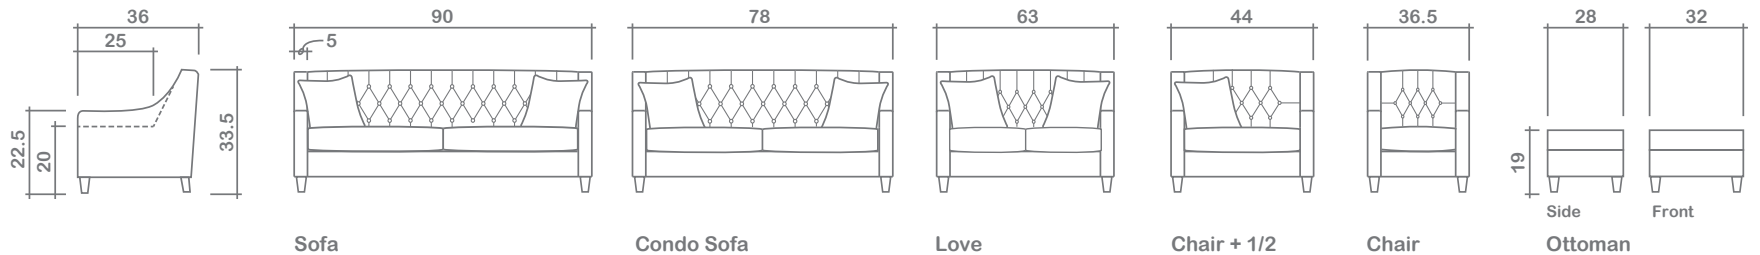

Francis Collection

Arms Detachable: No

Sofa Beds Available: No

GENERAL INFORMATION:

- *dye-lot of the actual fabric and the swatch may not be exact match
- *no zipper/inserts in fibre filled toss pillows
- *overall dimensions may vary +/- 1"
- *see fabric swatch for exact colour

SPECIFICATIONS:

- Back:** Tight, deep diamond tufted with buttons (SF-37, CSF-31, LS-25, C5-13, CH-10)
- Body:** Simple stitch
- Seat Cushions:** Box band, simple, 7" thick crown foam w/ polyester fibre wrap
- Suspension:** Seat: Springs | Back: Springs
- Toss pillows:** Simple, 18"x18", fibre fill