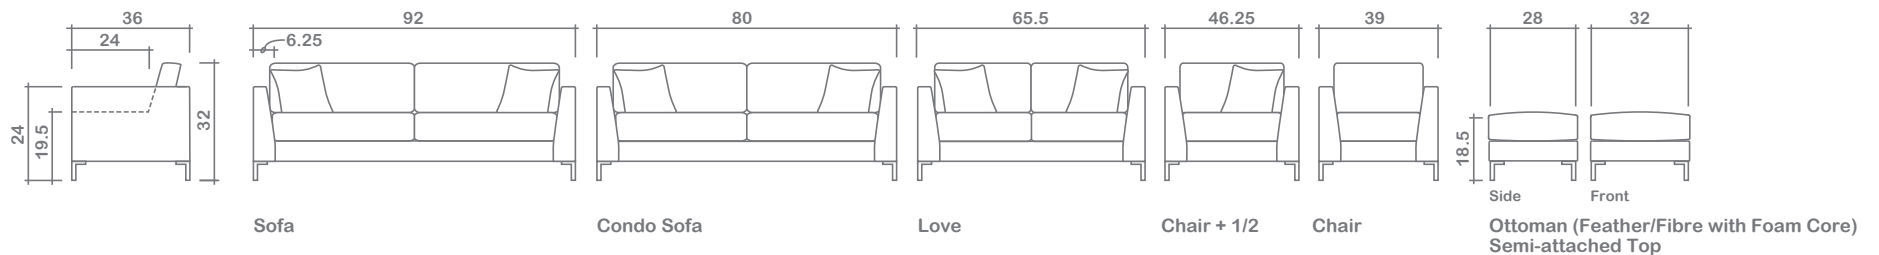

## Xavier Collection

**Arms Detachable:** No

**Sofa Beds Available:** No

**GENERAL INFORMATION:**

- \*dye-lot of the actual fabric and the swatch may not be exact match
- \*no zipper/inserts in fibre filled toss pillows
- \*overall dimensions may vary +/- 1"
- \*see fabric swatch for exact colour

**SPECIFICATIONS:**

- Back:** Loose
- Back Pillows:** Box band, top stitch, feather/fibre fill
- Body:** Top stitch arms
- Seat Cushions:** Box band, top stitch, 4" thick foam core wrapped w/ feather/fibre blend
- Suspension:** Seat: Springs
- Toss Pillows:** Simple, 20" X 20", feather/fibre fill