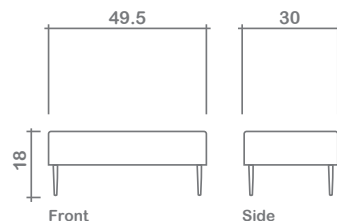

Rectangular Ottoman