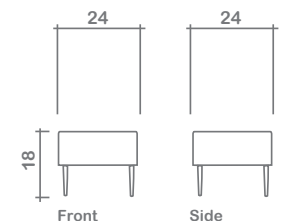

Round Ottoman

GENERAL INFORMATION:

- *dye-lot of the actual fabric and the swatch may not be exact match
- *no zipper/inserts in fibre filled toss pillows
- *overall dimensions may vary +/- 1"
- *see fabric swatch for exact colour

SPECIFICATIONS:

- **Body:** Top stitch
- **Seat Cushions:** 5" thick firm foam w/ polyester fibre wrap

LEGS:

Reese Gold