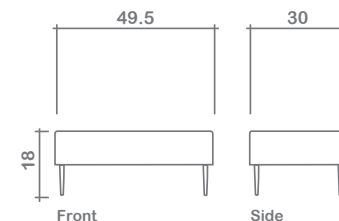

Oval Ottoman