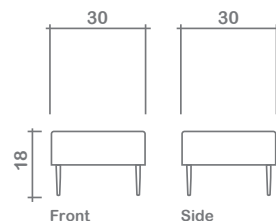

Square Ottoman