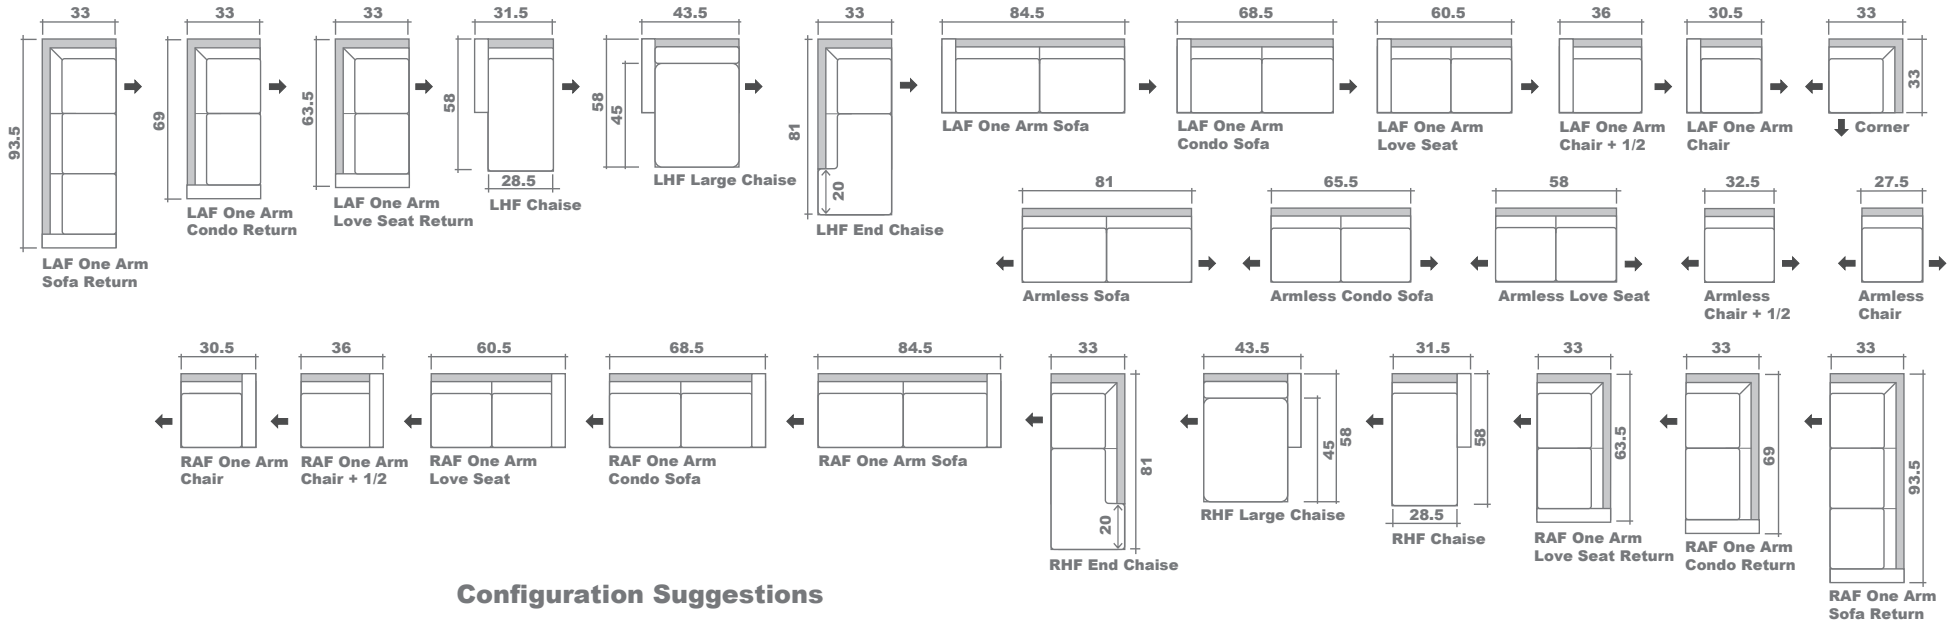

## Configuration Suggestions

### GENERAL INFORMATION:

- \*dye-lot of the actual fabric and the swatch may not be exact match
- \*no zipper/inserts in fibre filled toss pillows

- \*overall dimensions may vary +/- 1"
- \*see fabric swatch for exact colour