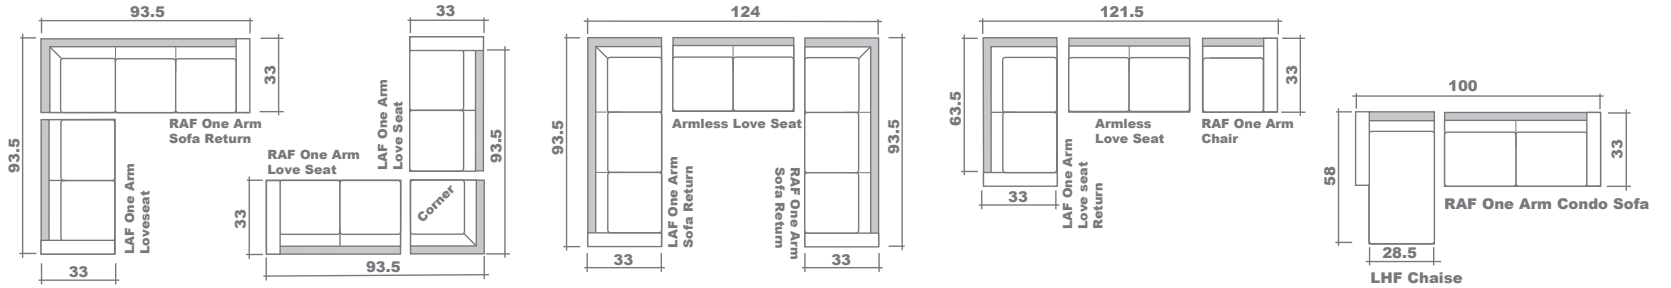

### GENERAL INFORMATION:

- \*dye-lot of the actual fabric and the swatch may not be exact match
- \*no zipper/inserts in fibre filled toss pillows

- \*overall dimensions may vary +/- 1"
- \*see fabric swatch for exact colour