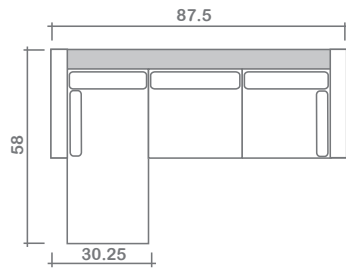

Watford Collection

Top
 Sofa Chaise w/ Reversible Ottoman

Arms Detachable: No

See Watford Sectional Planner for more components

Sofa Beds Available: No

GENERAL INFORMATION:

- *dye-lot of the actual fabric and the swatch may not be exact match
- *no zipper/inserts in fibre filled toss pillows
- *overall dimensions may vary +/- 1"
- *see fabric swatch for exact colour

SPECIFICATIONS:

- Back:** Loose
- Back Pillows:** Box band, fiber fill
- Body:** Top stitch
- Seat Cushions:** Box band, top stitch, 5" thick Crown Foam w/ polyester fibre wrap
- Suspension:** Seat: Webbing | Back: Webbing
- Toss Pillows:** Bolster, 5" dia X 20", top stitch, foam fill

LEG:

Cylinder 4" Chrome