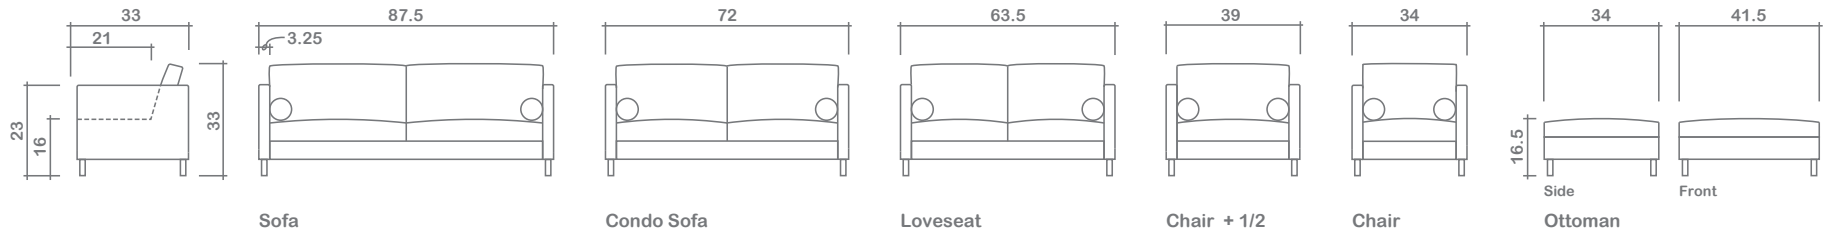

Watford Collection

Top
 Sofa Chaise w/ Reversible Ottoman

Arms Detachable: No

See Watford Sectional Planner for more components

Sofa Beds Available: No

GENERAL INFORMATION:

- *dye-lot of the actual fabric and the swatch may not be exact match
- *no zipper/inserts in fibre filled toss pillows
- *overall dimensions may vary +/- 1"
- *see fabric swatch for exact colour

SPECIFICATIONS:

- Back:** Loose
- Back Pillows:** Box band, fiber fill
- Body:** Top stitch
- Seat Cushions:** Box band, top stitch, 5" thick Crown Foam w/ polyester fibre wrap
- Suspension:** Seat: Webbing | Back: Webbing
- Toss Pillows:** Bolster, 5" dia X 20", top stitch, foam fill

LEG:

Cylinder 4" Chrome