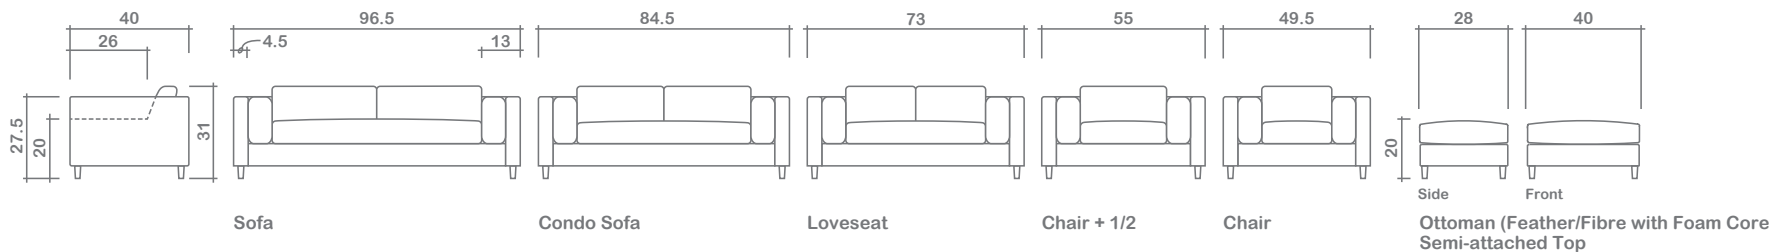

Warsaw Collection

Arms Detachable: No

Sofa Beds Available: No

GENERAL INFORMATION:

- *dye-lot of the actual fabric and the swatch may not be exact match
- *no zipper/inserts in fibre filled toss pillows
- *overall dimensions may vary +/- 1"
- *see fabric swatch for exact colour

SPECIFICATIONS:

- Back:** Loose
- Back Pillows:** Box band, top stitch, feather/fibre fill
- Side Pillows:** Box band, top stitch, feather/fibre fill
- Body:** Top stitch on arms & back
- Seat Cushions:** Box band, top stitch, bench, 4" thick foam core wrapped w/ feather/fibre blend
- Suspension:** Seat: Springs | Back: Webbing
- Ottoman:** Top - foam core w/ feather wrap, semi-attached