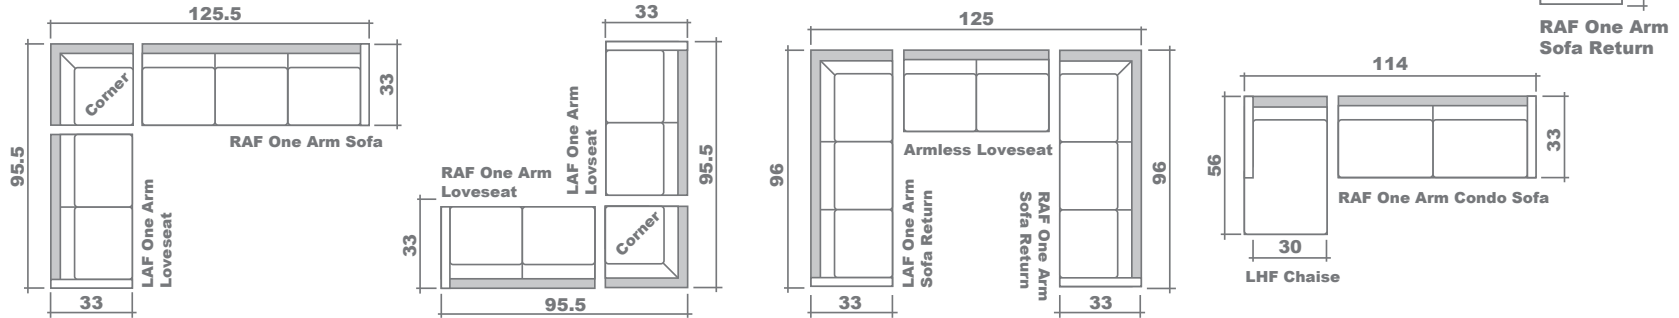

Walt Sectional Planner

Configuration Suggestions

GENERAL INFORMATION:

- *dye-lot of the actual fabric and the swatch may not be exact match
- *no zipper/inserts in fibre filled toss pillows

- *overall dimensions may vary +/- 1"
- *see fabric swatch for exact colour