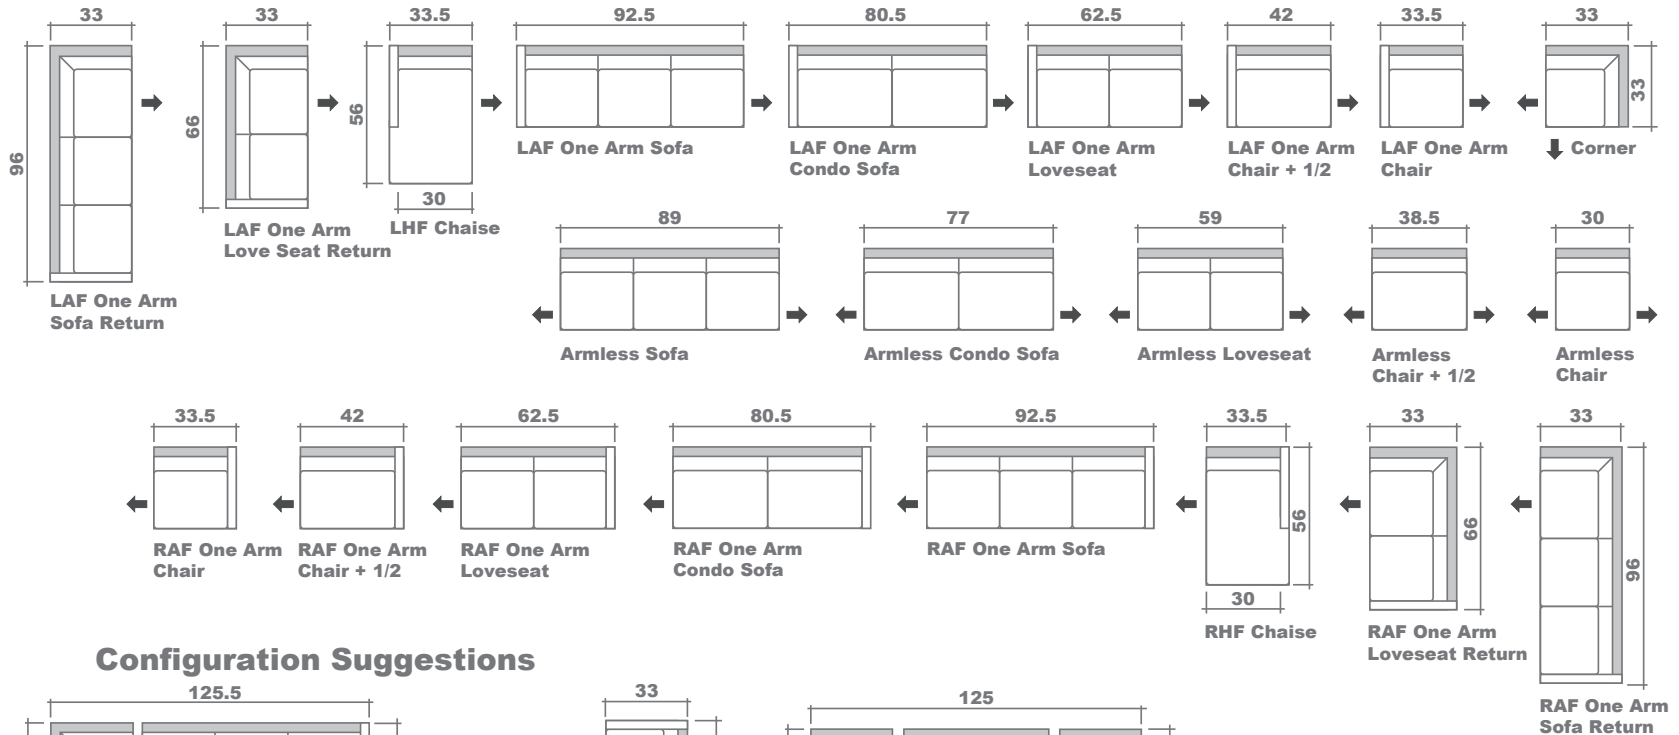

Walt Sectional Planner

Configuration Suggestions

GENERAL INFORMATION:

- *dye-lot of the actual fabric and the swatch may not be exact match
- *no zipper/inserts in fibre filled toss pillows

- *overall dimensions may vary +/- 1"
- *see fabric swatch for exact colour