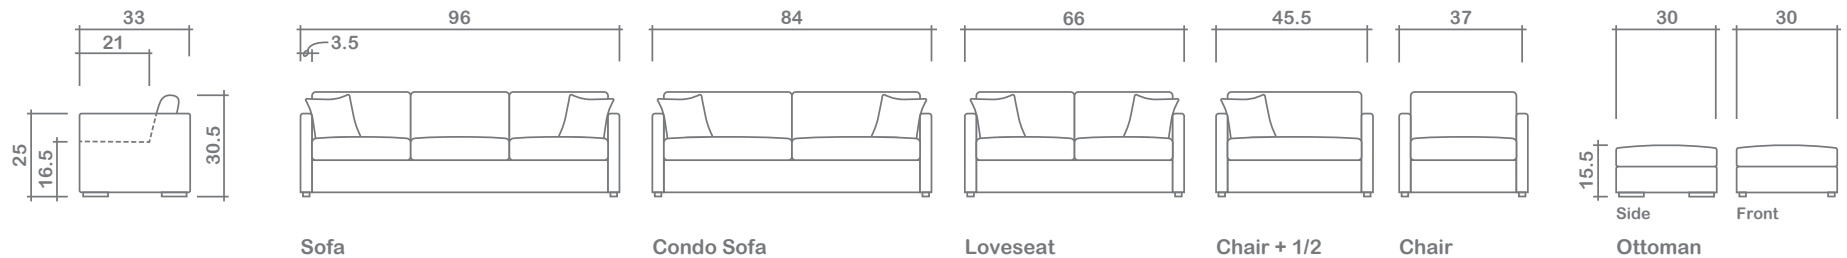

Walt Collection

Top
 Sofa Chaise w/ Reversible Ottoman

Arms Detachable: No

See Walt Sectional Planner for more components

Sofa Beds Available: No

GENERAL INFORMATION:

- *dye-lot of the actual fabric and the swatch may not be exact match
- *no zipper/inserts in fibre filled toss pillows
- *overall dimensions may vary +/- 1"
- *see fabric swatch for exact colour

SPECIFICATIONS:

- Back:** Loose
- Back Pillows:** Box band, top stitch, fibre fill
- Body:** Piping on arms & back
- Seat Cushions:** Box band, top stitch, 7" thick Crown Foam w/ polyester fibre wrap
- Suspension:** Seat: Springs | Back: Webbing
- Toss Pillows:** 18"x18", piped, fibre fill