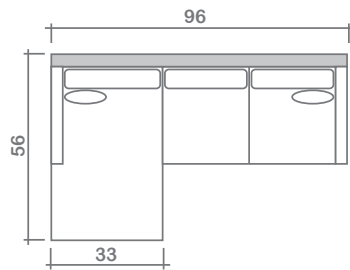

Walt Collection

Top
 Sofa Chaise w/ Reversible Ottoman

Arms Detachable: No

See Walt Sectional Planner for more components

Sofa Beds Available: No

GENERAL INFORMATION:

- *dye-lot of the actual fabric and the swatch may not be exact match
- *no zipper/inserts in fibre filled toss pillows
- *overall dimensions may vary +/- 1"
- *see fabric swatch for exact colour

SPECIFICATIONS:

- Back:** Loose
- Back Pillows:** Box band, top stitch, fibre fill
- Body:** Piping on arms & back
- Seat Cushions:** Box band, top stitch, 7" thick Crown Foam w/ polyester fibre wrap
- Suspension:** Seat: Springs | Back: Webbing
- Toss Pillows:** 18"x18", piped, fibre fill