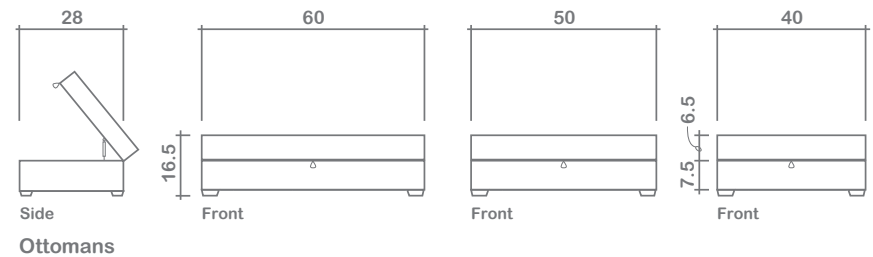

## Vortex Storage Ottoman

**Child Protection:** 1. Gas cylinders to dampen the fall of lid  
 2. Air holes in bottom & top boards

**GENERAL INFORMATION:**

- \*dye-lot of the actual fabric and the swatch may not be exact match
- \*no zipper/inserts in fibre filled toss pillows
- \*overall dimensions may vary +/- 1"
- \*see fabric swatch for exact colour

**SPECIFICATIONS:**

- Body Piping:** On lid
- Lid:** Tight seat, 5" thick firm foam w/ polyester fibre wrap

**LEG:**

8810 Dark