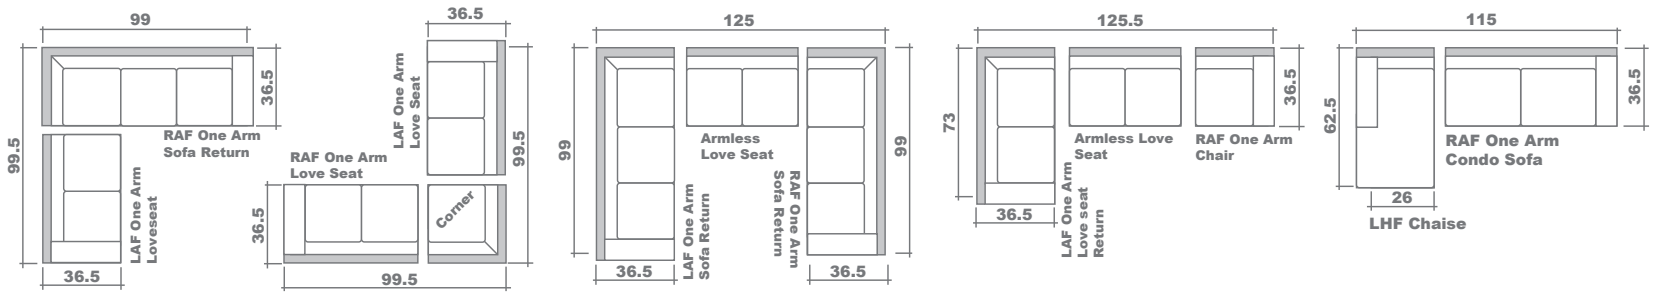

Violet Sectional Planner

Configuration Suggestions

GENERAL INFORMATION:

*dye-lot of the actual fabric and the swatch may not be exact match
 *no zipper/inserts in fibre filled toss pillows

*overall dimensions may vary +/- 1"
 *see fabric swatch for exact colour