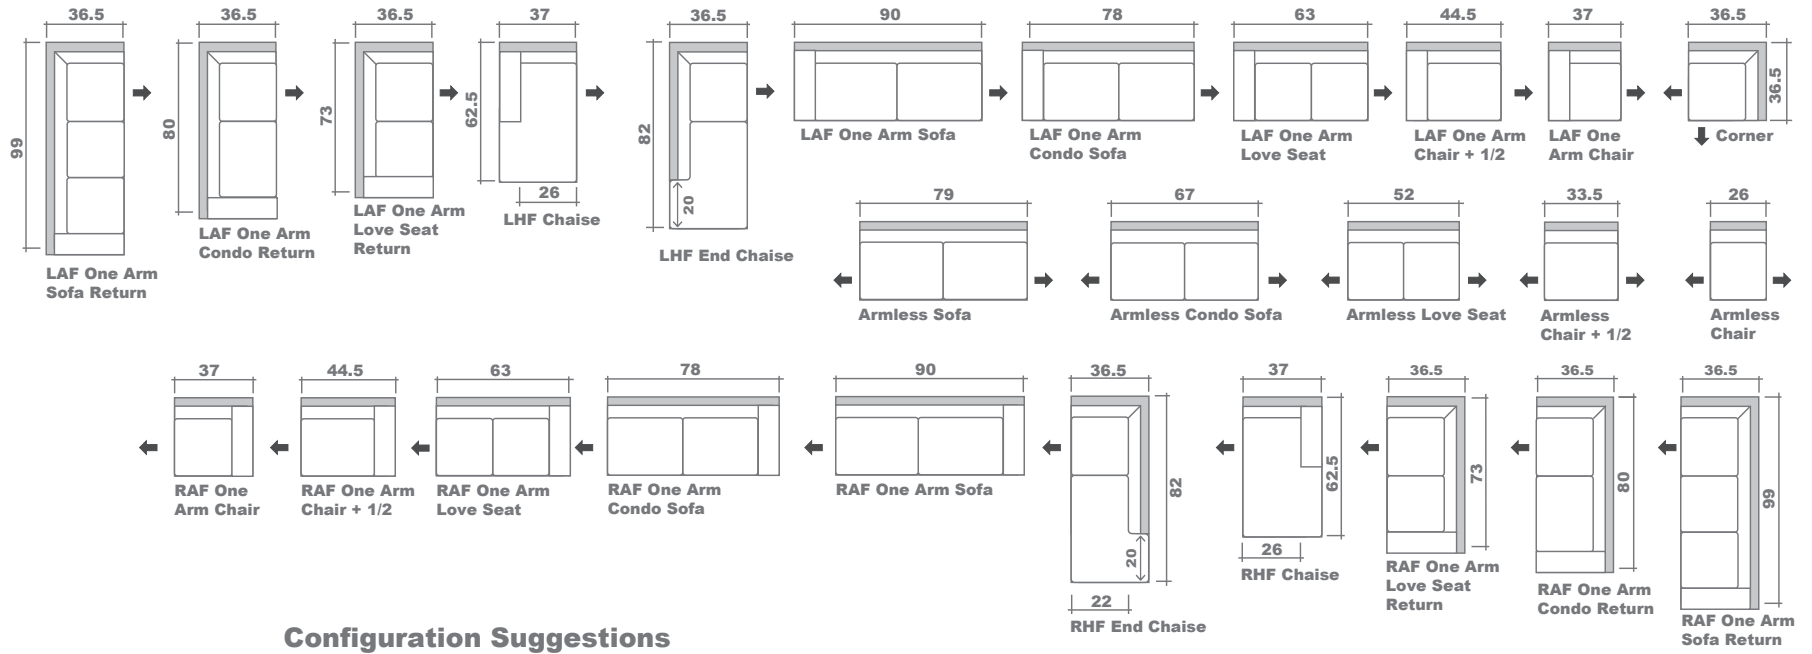

Violet Sectional Planner

Configuration Suggestions

GENERAL INFORMATION:

*dye-lot of the actual fabric and the swatch may not be exact match
 *no zipper/inserts in fibre filled toss pillows

*overall dimensions may vary +/- 1"
 *see fabric swatch for exact colour