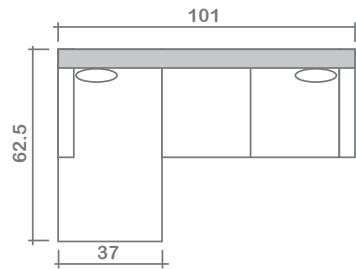

Violet Collection

Top
 Sofa Chaise w/ Reversible Ottoman

Arms Detachable: No

See Violet Sectional Planner for more components

Sofa Beds Available: No

GENERAL INFORMATION:

- *dye-lot of the actual fabric and the swatch may not be exact match
- *no zipper/inserts in fibre filled toss pillows
- *overall dimensions may vary +/- 1"
- *see fabric swatch for exact colour

SPECIFICATIONS:

- Back:** Tight
- Body:** Piping on arms & inside back
- Seat Cushions:** Box band, piped, 6.5" thick crown foam w/ polyester fibre wrap
- Suspension:** Seat: Springs | Back: Springs
- Toss Pillows:** 18" x 18", piped, fibre fill