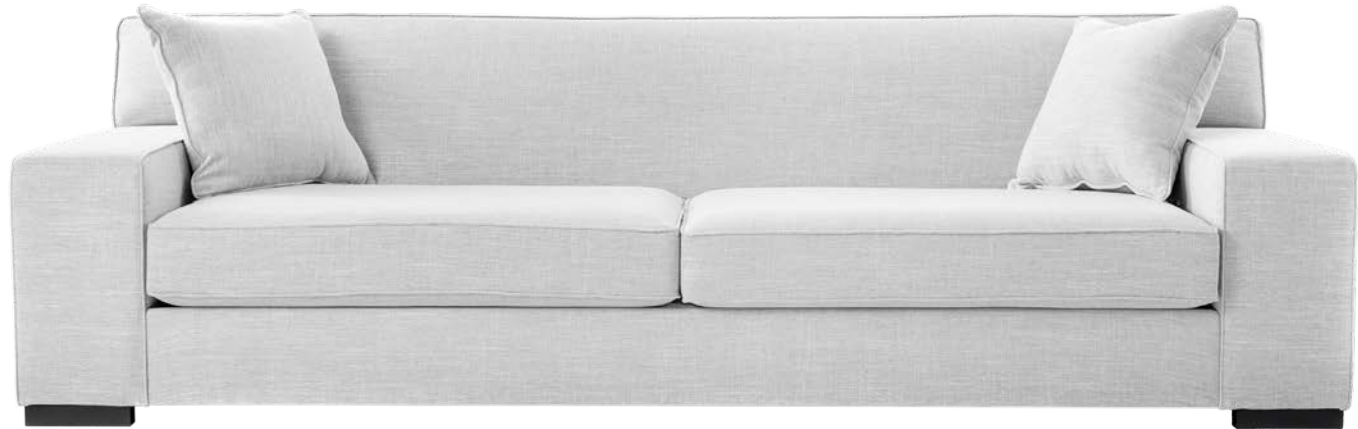

Violet Collection

Top
 Sofa Chaise w/ Reversible Ottoman

Arms Detachable: No

See Violet Sectional Planner for more components

Sofa Beds Available: No

GENERAL INFORMATION:

- *dye-lot of the actual fabric and the swatch may not be exact match
- *no zipper/inserts in fibre filled toss pillows
- *overall dimensions may vary +/- 1"
- *see fabric swatch for exact colour

SPECIFICATIONS:

- Back:** Tight
- Body:** Piping on arms & inside back
- Seat Cushions:** Box band, piped, 6.5" thick crown foam w/ polyester fibre wrap
- Suspension:** Seat: Springs | Back: Springs
- Toss Pillows:** 18" x 18", piped, fibre fill

LEG:

Clark Dark