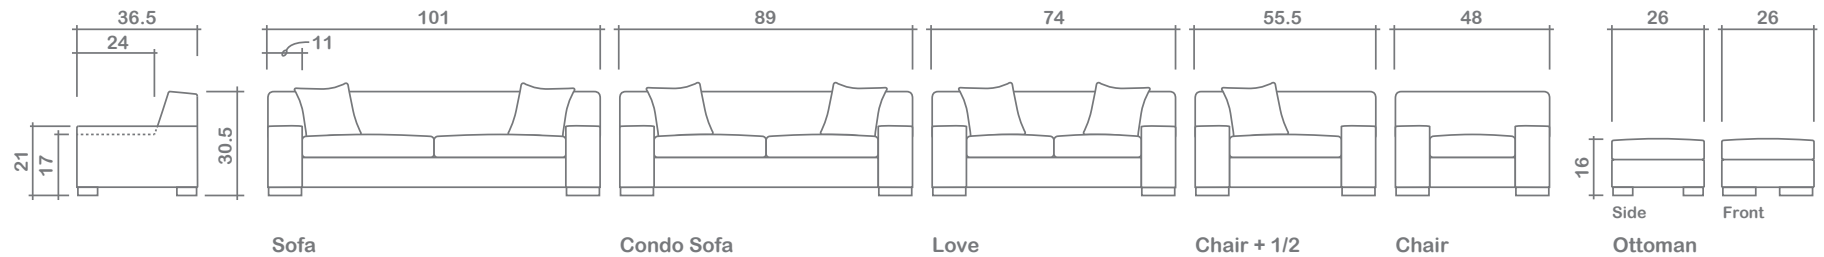

Violet Collection

Top
 Sofa Chaise w/ Reversible Ottoman

Arms Detachable: No

See Violet Sectional Planner for more components

Sofa Beds Available: No

GENERAL INFORMATION:

- *dye-lot of the actual fabric and the swatch may not be exact match
- *no zipper/inserts in fibre filled toss pillows
- *overall dimensions may vary +/- 1"
- *see fabric swatch for exact colour

SPECIFICATIONS:

- Back:** Tight
- Body:** Piping on arms & inside back
- Seat Cushions:** Box band, piped, 6.5" thick crown foam w/ polyester fibre wrap
- Suspension:** Seat: Springs | Back: Springs
- Toss Pillows:** 18" x 18", piped, fibre fill