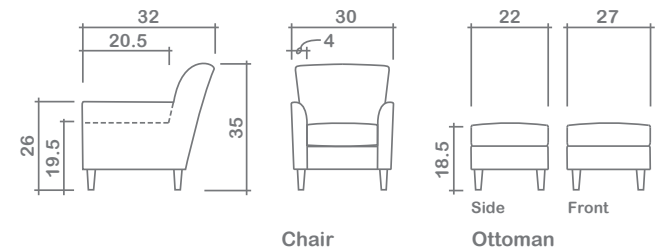

## Union Square Chair

**Arms Detachable:** No

**GENERAL INFORMATION(GLEN & JAMIE STYLES):**

- \*dye-lot of the actual fabric and the swatch may not be exact match
- \*toss pillows with zipper & feather/fibre filled inserts
- \*overall dimensions may vary +/- 1"
- \*see fabric swatch for exact colour

**SPECIFICATIONS:**

- Back:** Tight
- Body:** Piping on arms & outside back
- Seat Cushion:** Box band, piped, 5" thick foam with polyester fibre wrap
- Suspension:** Seat: Springs | Back: Springs

**LEG:**