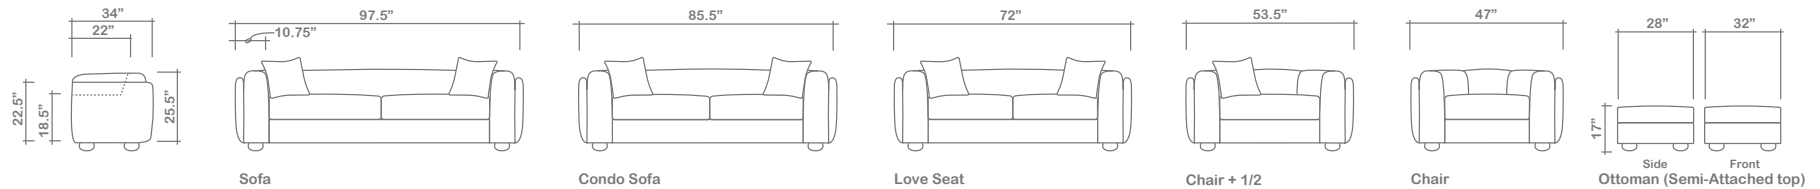

Arms Detachable: No

No other items available in this style

GENERAL INFORMATION:

- *dye-lot of the actual fabric and the swatch may not be exact match
- *overall dimensions may vary +/- 1"
- *see fabric swatch for exact colour

SPECIFICATIONS:

- **Back:** Tight
- **Seat Cushions:** Box band, top stitch, 7" thick crown foam w/ polyester fibre wrap
- **Suspension:** Seat: Springs | Back: Springs
- **Toss Pillows:** Simple, 18"x18"

LEG: