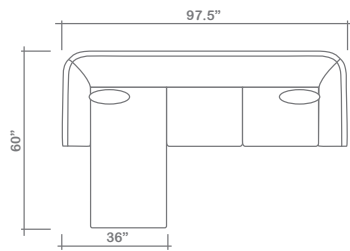

Tulip Collection

Top
Sofa Chaise w/ Reversible Ottoman