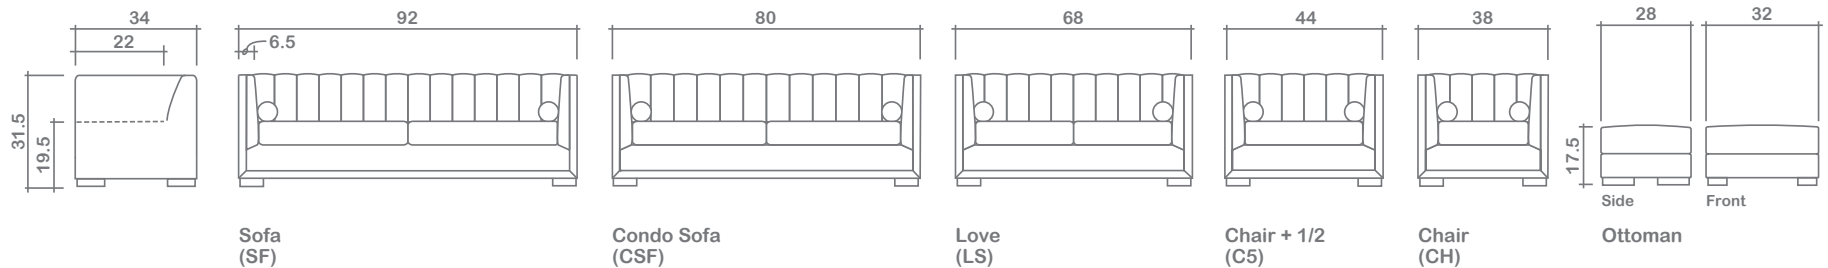

Tom Collection

Arms Detachable: No

Sofa Beds Available: No

GENERAL INFORMATION:

- *dye-lot of the actual fabric and the swatch may not be exact match
- *overall dimensions may vary +/- 1"
- *see fabric swatch for exact colour

SPECIFICATIONS:

- **Back:** Tight, piped top edge, channels (SF-14, CSF-12, LS-10, CS-6, CH-5)
- **Body Piping:** Arms, kick plate, outside back
- **Arms:** 5 channels on each arm
- **Seat Cushions:** Box band, piped, 6" thick crown foam w/ polyester fibre wrap
- **Suspension:** Seat: Springs | Back: Springs
- **Toss Pillows:** Bolster, piped, 5" dia X 20", foam fill

LEG:

Grayson Dark