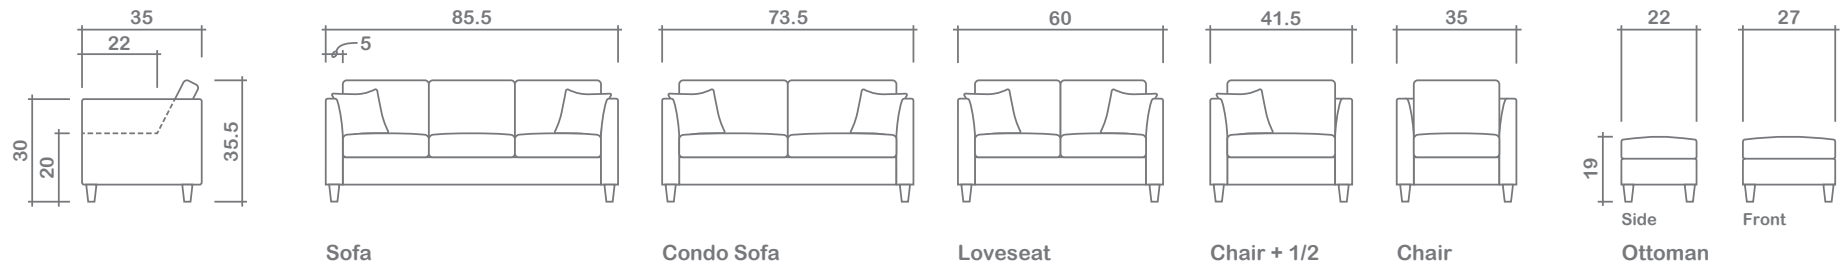

Toby Collection

Top

Sofa Chaise w/ Reversible Ottoman

Arms Detachable: No

See Toby Sectional Planner for more components

Sofa Beds Available: No

GENERAL INFORMATION:

- *dye-lot of the actual fabric and the swatch may not be exact match
- *no zipper/inserts in fibre filled toss pillows
- *overall dimensions may vary +/- 1"
- *see fabric swatch for exact colour

SPECIFICATIONS:

- Back:** Loose
- Back Pillows:** Box band, top stitch, fibre fill
- Body:** Top stitch on arms
- Seat Cushions:** Box band, top stitch, 7" thick Crown Foam w/ polyester fibre wrap
- Suspension:** Seat: Springs | Back: Webbing
- Toss Pillows:** Simple, 18"x18", fibre fill