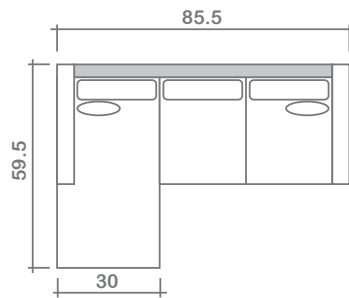

Toby Collection

Top

Sofa Chaise w/ Reversible Ottoman

Arms Detachable: No

See Toby Sectional Planner for more components

Sofa Beds Available: No

GENERAL INFORMATION:

- *dye-lot of the actual fabric and the swatch may not be exact match
- *no zipper/inserts in fibre filled toss pillows
- *overall dimensions may vary +/- 1"
- *see fabric swatch for exact colour

SPECIFICATIONS:

- Back:** Loose
- Back Pillows:** Box band, top stitch, fibre fill
- Body:** Top stitch on arms
- Seat Cushions:** Box band, top stitch, 7" thick Crown Foam w/ polyester fibre wrap
- Suspension:** Seat: Springs | Back: Webbing
- Toss Pillows:** Simple, 18"x18", fibre fill