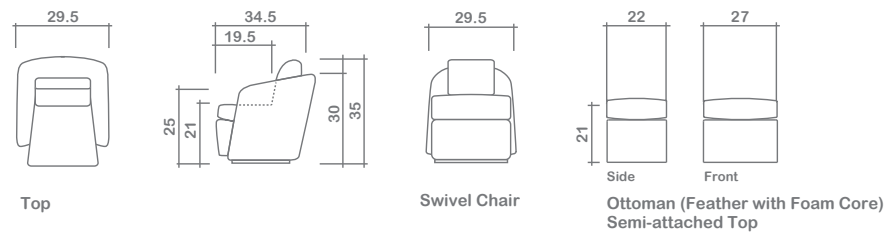

TEAGAN

CHAIR

No other items available in this style

GENERAL INFORMATION:

- *dye-lot of the actual fabric and the swatch may not be exact match
- *overall dimensions may vary +/- 1"
- *see fabric swatch for exact colour

SPECIFICATIONS:

- Back:** Loose
- Back Pillow:** Box band, top stitch, feather/fibre fill
- Body:** Top stitch on outside & inside back
- Seat Cushion:** Box band, top stitch, 3" thick foam core w/ feather/fibre blend wrap
- Suspension:** Seat: Springs | Back: Webbing

LEG:

Swivel Base

Ottoman: 1 1/2" Plastic