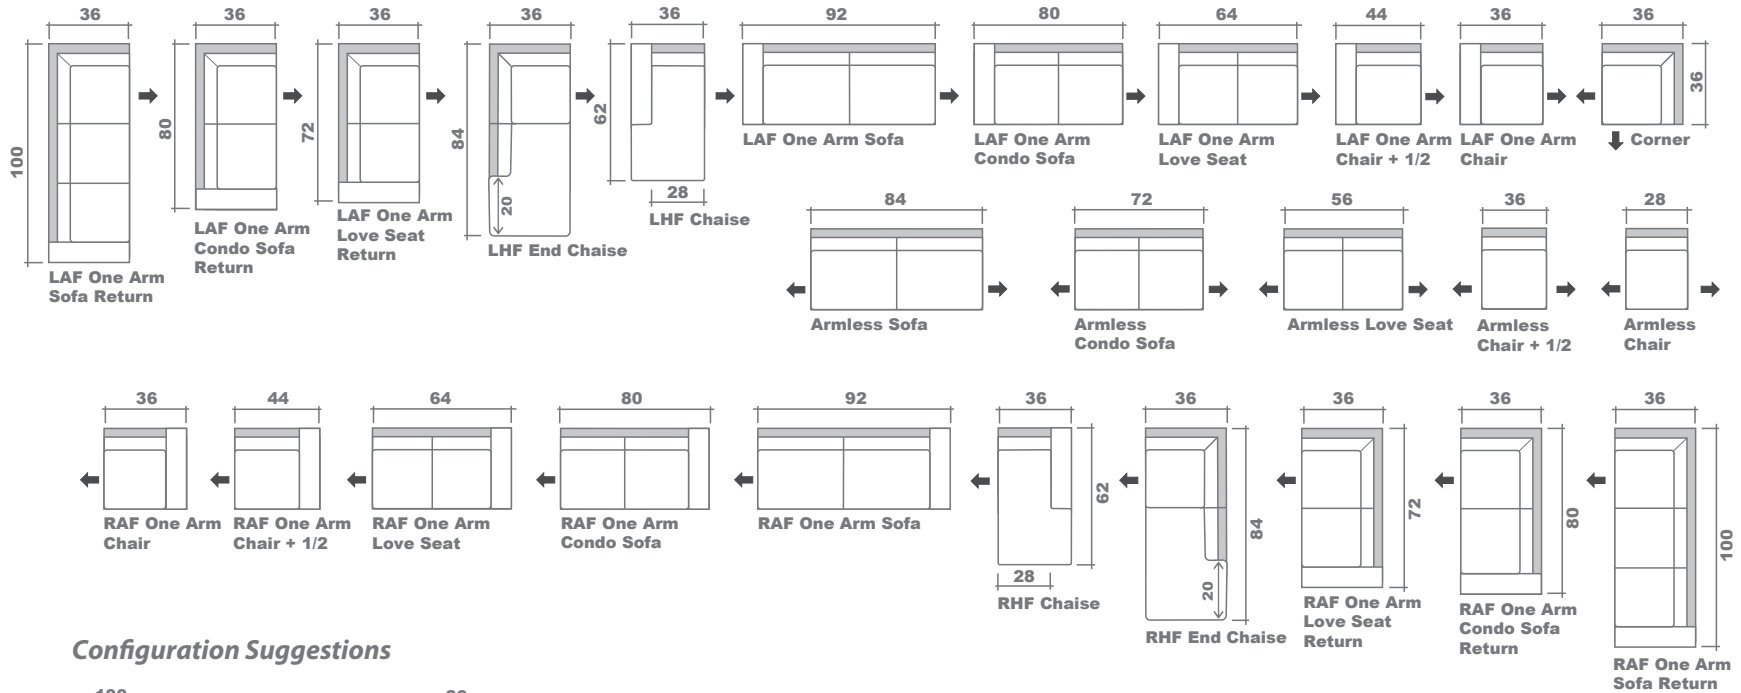

# Theo Sectional Planner

## Configuration Suggestions

### GENERAL INFORMATION:

- \*dye-lot of the actual fabric and the swatch may not be exact match
- \*no zipper/inserts in fibre filled toss pillows

- \*overall dimensions may vary +/- 1"
- \*see fabric swatch for exact colour