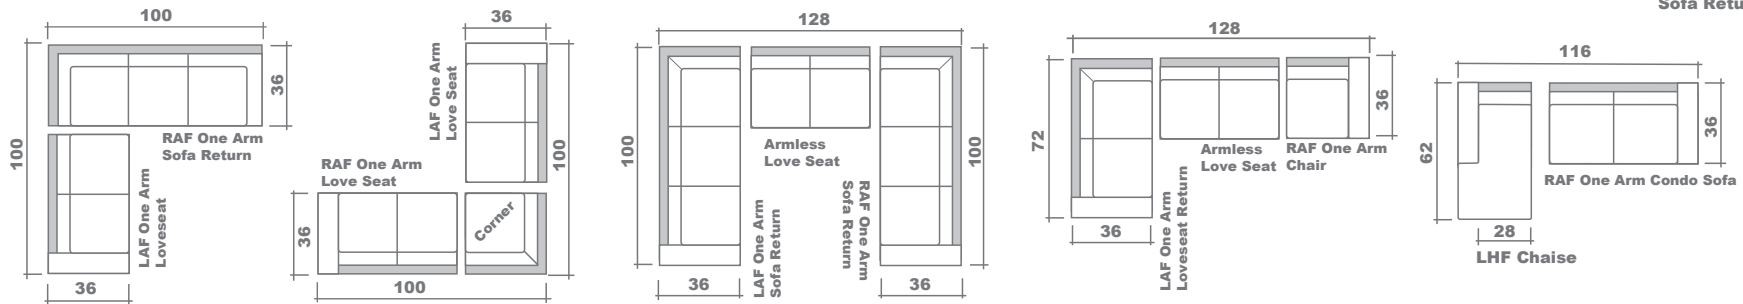

# Theo Sectional Planner

### GENERAL INFORMATION:

- \*dye-lot of the actual fabric and the swatch may not be exact match
- \*no zipper/inserts in fibre filled toss pillows

- \*overall dimensions may vary +/- 1"
- \*see fabric swatch for exact colour