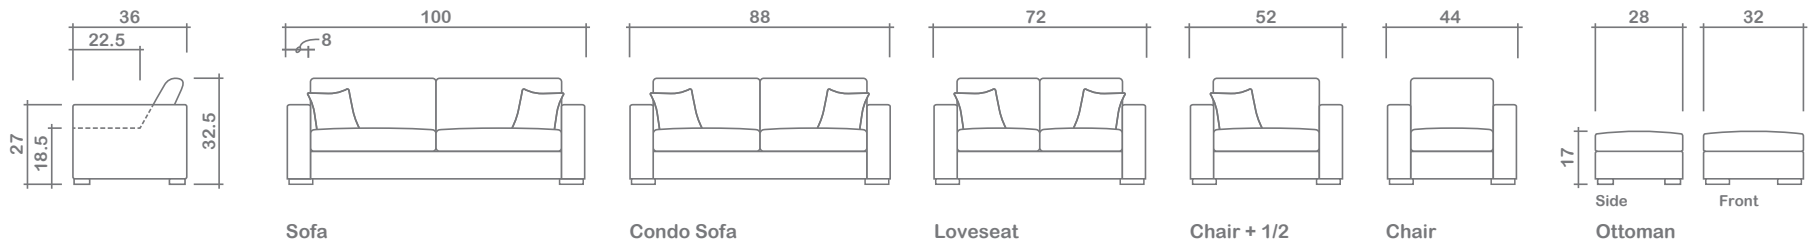

Theo Collection

Top
 Sofa Chaise w/ Reversible Ottoman

Arms Detachable: No

See Theo Sectional Planner for more components

Sofa Beds Available: Yes (Dimensions vary to accommodate bed mechanism)

GENERAL INFORMATION:

- *dye-lot of the actual fabric and the swatch may not be exact match
- *no zipper/inserts in fibre filled toss pillows
- *overall dimensions may vary +/- 1"
- *see fabric swatch for exact colour

SPECIFICATIONS:

- Back:** Loose
- Back Pillows:** Box band, top stitch, fibre fill
- Body:** Top stitch on arms
- Seat Cushions:** Box band, top stitch, 7" thick crown foam w/ polyester fibre wrap
- Suspension:** Seat: Springs | Back: Webbing
- Toss Pillows:** Simple, 20"x20", fibre fill

SOFABEDS:

- Overall height, seat height & arm height increases by 3"
- Overall depth of sofabed increases approximately 53" when opened

LEG:

Clark Dark
 Ottoman: Clark Dark