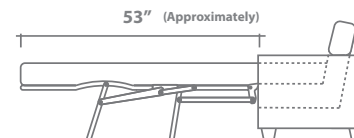

Theo Collection

Top
 Sofa Chaise w/ Reversible Ottoman

Arms Detachable: No

See Theo Sectional Planner for more components

Sofa Beds Available: Yes (Dimensions vary to accommodate bed mechanism)

GENERAL INFORMATION:

- *dye-lot of the actual fabric and the swatch may not be exact match
- *no zipper/inserts in fibre filled toss pillows
- *overall dimensions may vary +/- 1"
- *see fabric swatch for exact colour

SPECIFICATIONS:

- Back:** Loose
- Back Pillows:** Box band, top stitch, fibre fill
- Body:** Top stitch on arms
- Seat Cushions:** Box band, top stitch, 7" thick crown foam w/ polyester fibre wrap
- Suspension:** Seat: Springs | Back: Webbing
- Toss Pillows:** Simple, 20"x20", fibre fill

SOFABEDS:

- Overall height, seat height & arm height increases by 3"
- Overall depth of sofabed increases approximately 53" when opened

LEG:

Clark Dark
 Ottoman: Clark Dark