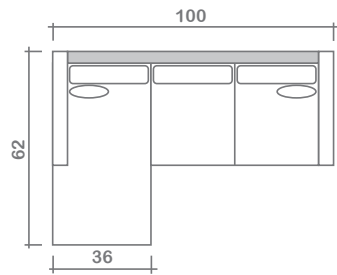

Theo Collection