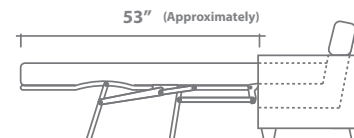

Theo Collection

Top
 Sofa Chaise w/ Reversible Ottoman

Arms Detachable: No

See Theo Sectional Planner for more components

Sofa Beds Available: Yes (Dimensions vary to accommodate bed mechanism)

GENERAL INFORMATION:

- *dye-lot of the actual fabric and the swatch may not be exact match
- *no zipper/inserts in fibre filled toss pillows
- *overall dimensions may vary +/- 1"
- *see fabric swatch for exact colour

SPECIFICATIONS:

- Back:** Loose
- Back Pillows:** Box band, top stitch, fibre fill
- Body:** Top stitch on arms
- Seat Cushions:** Box band, top stitch, 7" thick crown foam w/ polyester fibre wrap
- Suspension:** Seat: Springs | Back: Webbing
- Toss Pillows:** Simple, 20"x20", fibre fill

SOFABEDS:

- Overall height, seat height & arm height increases by 3"
- Overall depth of sofabed increases approximately 53" when opened

LEG:

Clark Dark
 Ottoman: Clark Dark