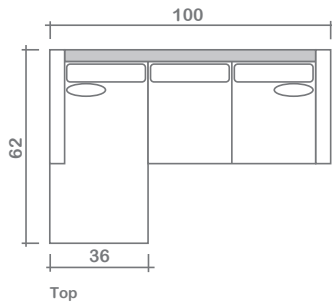

Theo Collection