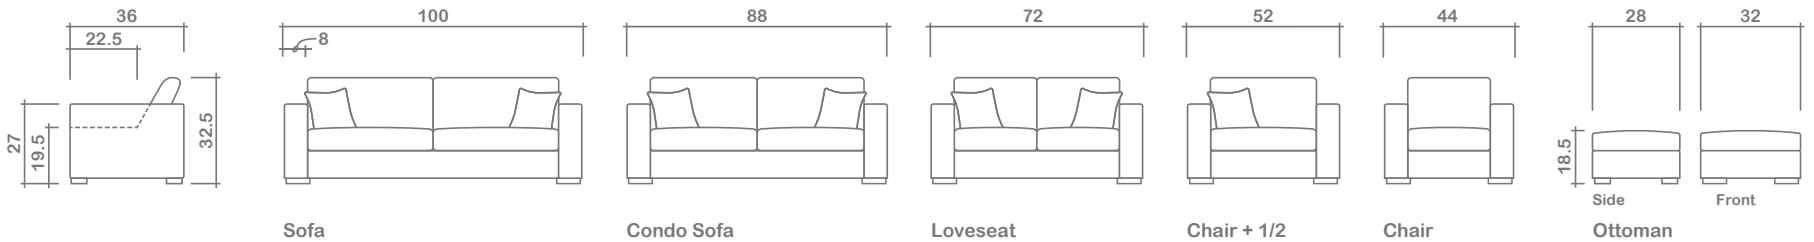

Theo Collection

Top
 Sofa Chaise w/ Reversible Ottoman

Arms Detachable: No

See Theo Sectional Planner for more components

Sofa Beds Available: Yes (Dimensions vary to accommodate bed mechanism)

GENERAL INFORMATION:

- *dye-lot of the actual fabric and the swatch may not be exact match
- *no zipper/inserts in fibre filled toss pillows
- *overall dimensions may vary +/- 1"
- *see fabric swatch for exact colour

SPECIFICATIONS:

- Back:** Loose
- Back Pillows:** Box band, top stitch, fibre fill
- Body:** Top stitch on arms
- Seat Cushions:** Box band, top stitch, 7" thick crown foam w/ polyester fibre wrap
- Suspension:** Seat: Springs | Back: Webbing
- Toss Pillows:** Simple, 20"x20", fibre fill

SOFABEDS:

- Overall height, seat height & arm height increases by 3"
- Overall depth of sofabed increases approximately 53" when opened

LEG:

Clark Dark
 Ottoman: Clark Dark